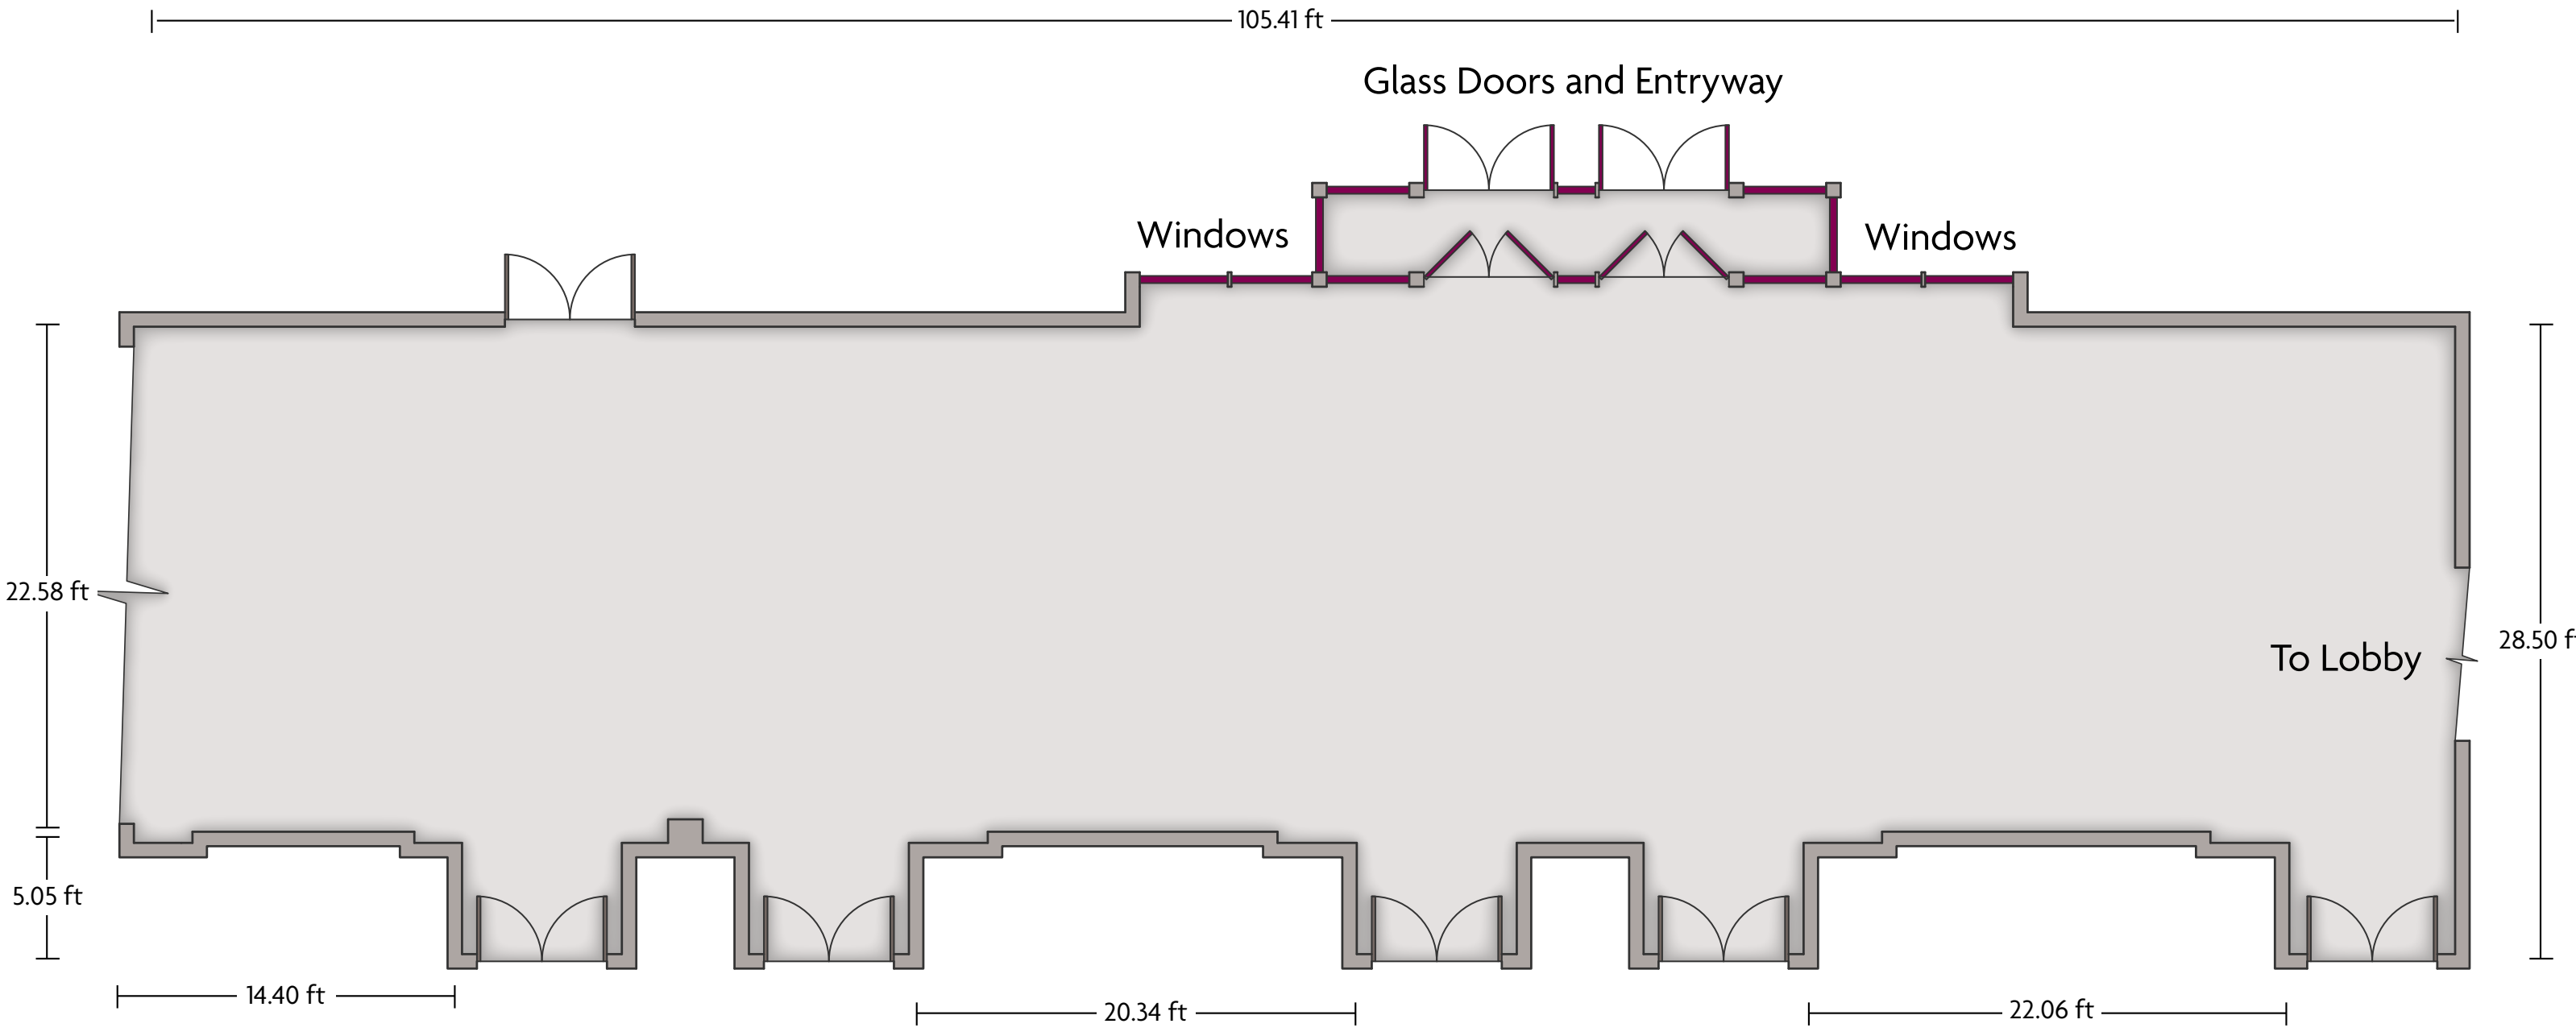

*Multiple layout options available for this space.

Crowne Plaza® Suites Pittsburgh South - Duquesne

LENGTH: 24.2 ft WIDTH: 20.9 ft HEIGHT: 9.7 ft TOTAL SQUARE FEET: 511 ft² MAXIMUM CAPACITY: 40 POWER OUTLETS: 10

164 Fort Couch Road | Pittsburgh, PA 15241 | 412.833.5300

*Multiple layout options available for this space.

LENGTH: 38.3 ft WIDTH: 20.8 ft HEIGHT: 9.3 ft TOTAL SQUARE FEET: 800.9 ft² MAXIMUM CAPACITY: 60 POWER OUTLETS: 10

164 Fort Couch Road | Pittsburgh, PA 15241 | 412.833.5300

*Multiple layout options available for this space.

LENGTH: 24.6 ft WIDTH: 12 ft HEIGHT: 9.3 ft TOTAL SQUARE FEET: 279.7 ft² MAXIMUM CAPACITY: 10 POWER OUTLETS: 8

164 Fort Couch Road | Pittsburgh, PA 15241 | 412.833.5300

Crowne Plaza® Suites Pittsburgh South - Pre-function

LENGTH: 105.4 ft WIDTH: 28.5 ft HEIGHT: 9.2 ft TOTAL SQUARE FEET: 2707.1 ft² MAXIMUM CAPACITY: N/A POWER OUTLETS: 3