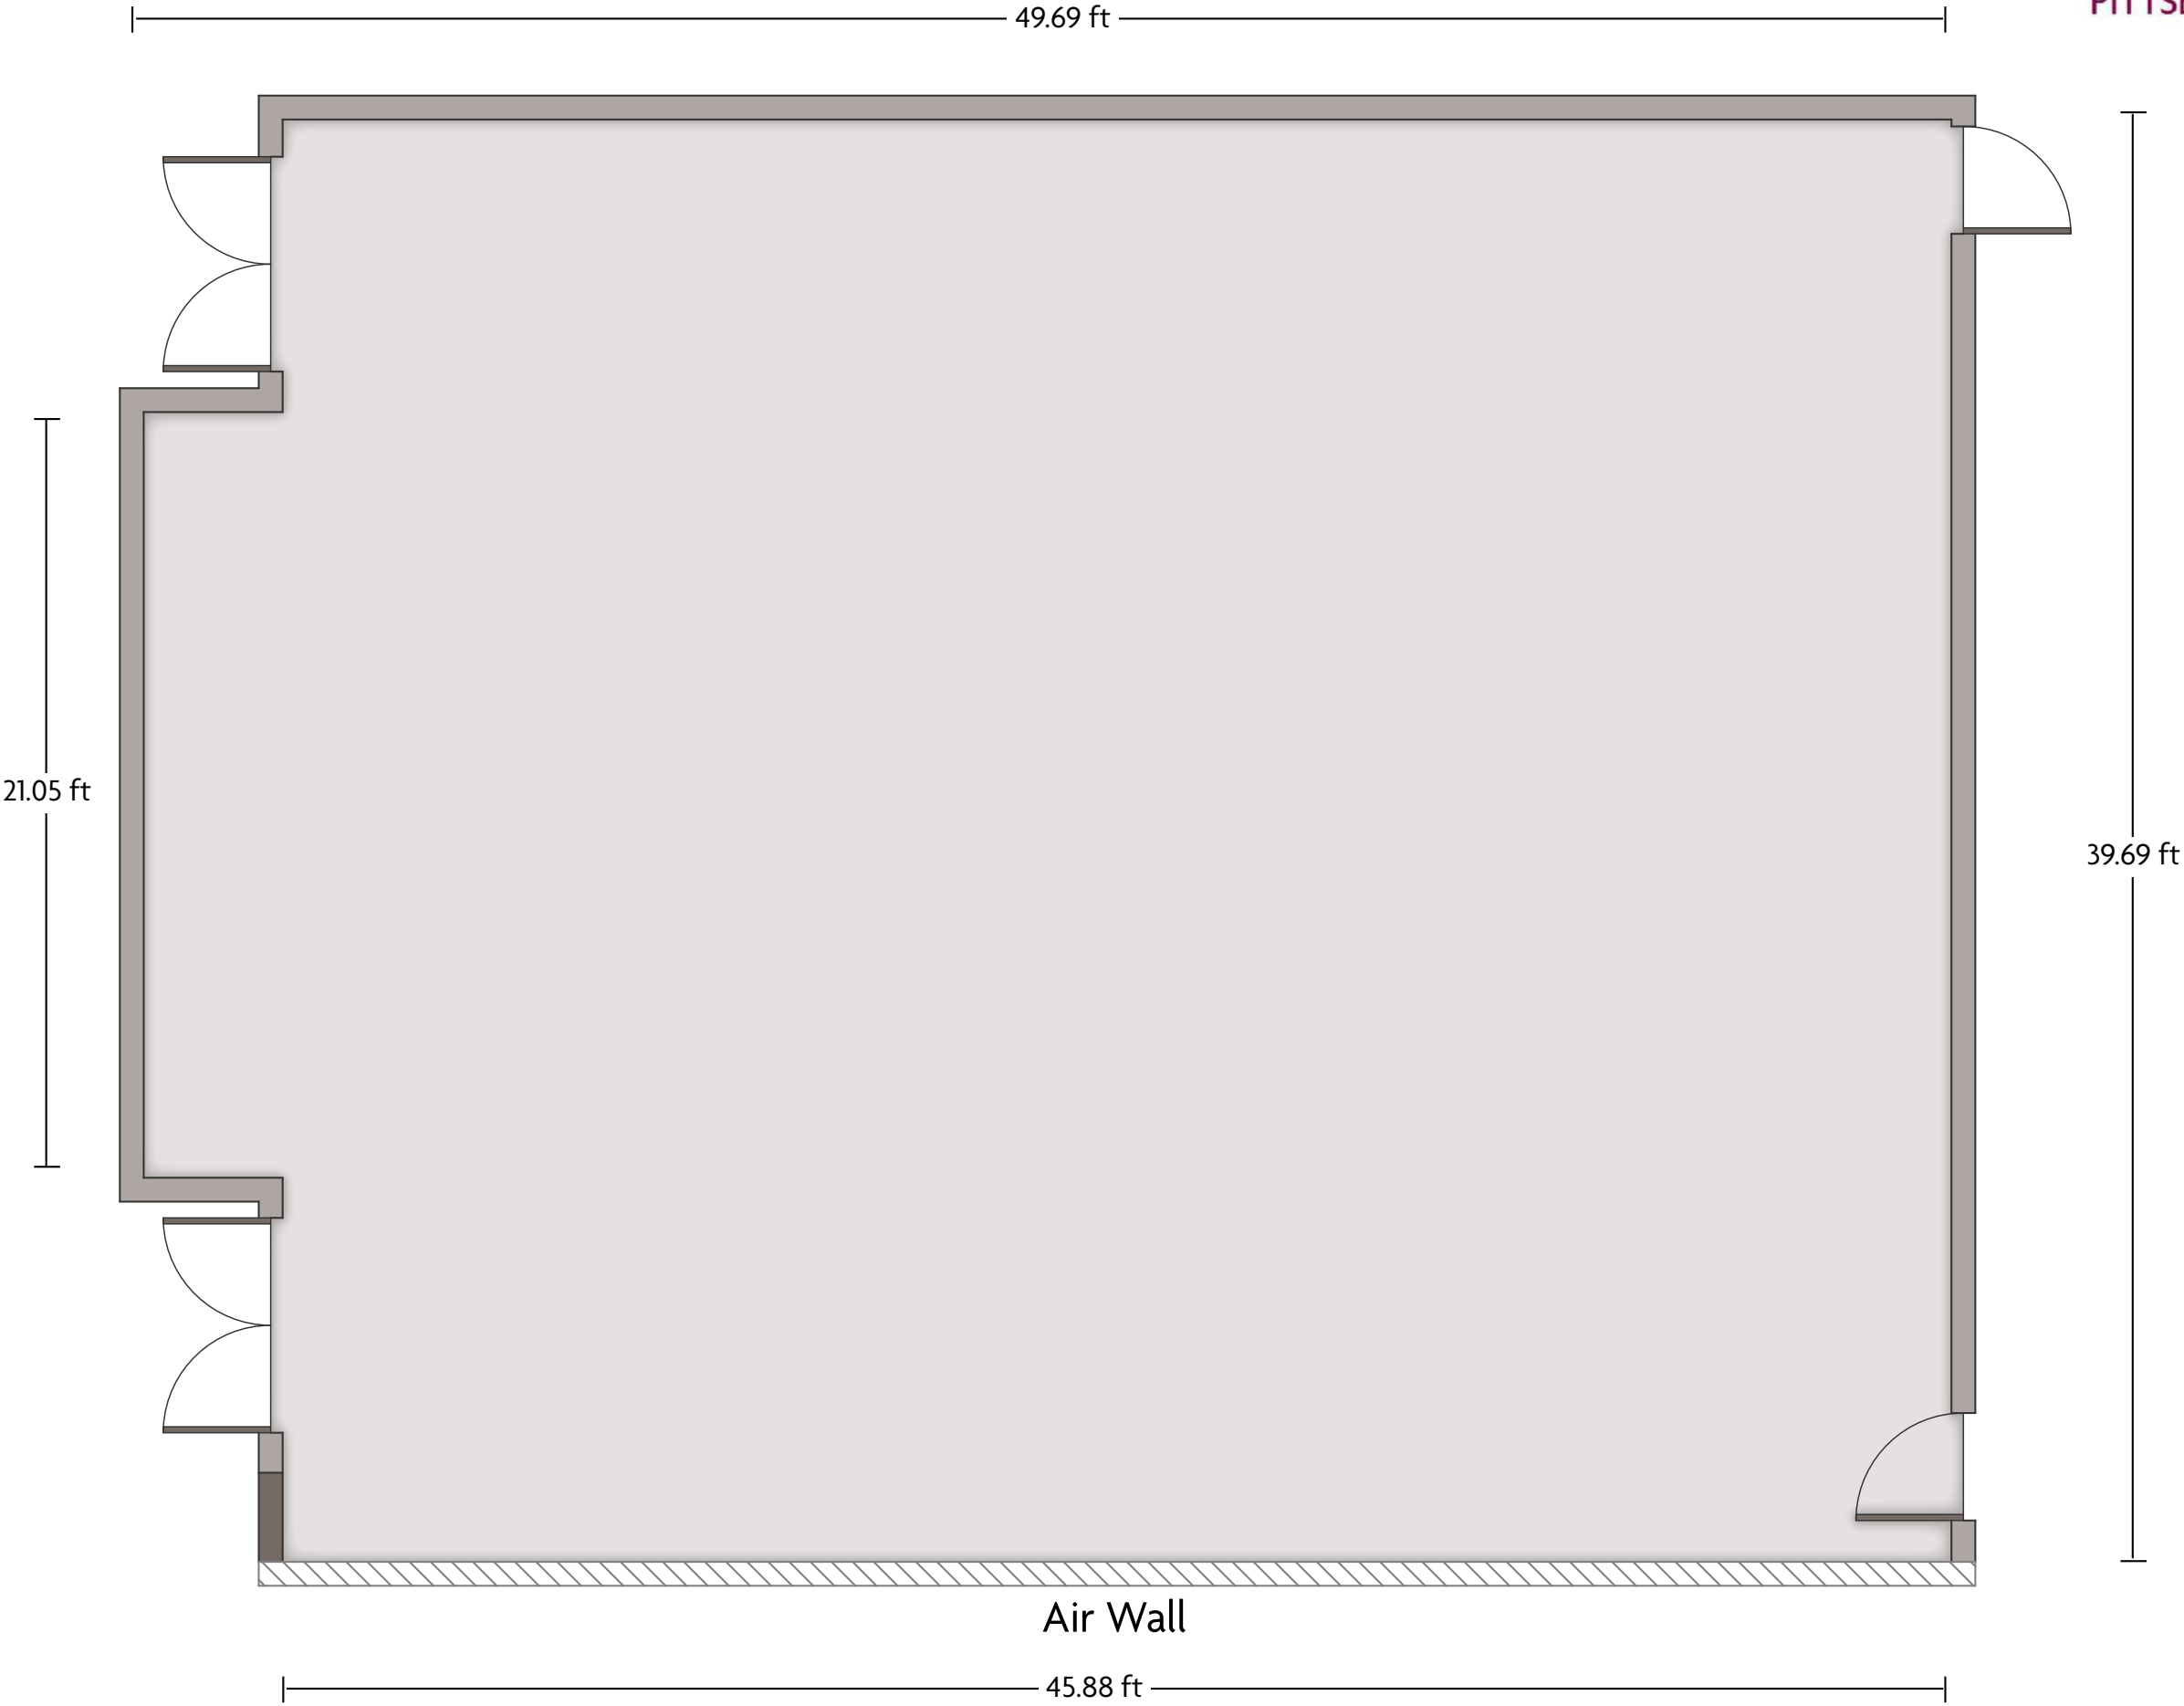

*Multiple layout options available for this space.

Crowne Plaza® Suites Pittsburgh South - Duquesne

LENGTH: 24.2 ft WIDTH: 20.9 ft HEIGHT: 9.7 ft TOTAL SQUARE FEET: 511 ft² MAXIMUM CAPACITY: 40 POWER OUTLETS: 10

164 Fort Couch Road | Pittsburgh, PA 15241 | 412.833.5300

*Multiple layout options available for this space.

Crowne Plaza® Suites Pittsburgh South - Grand Ballroom

LENGTH: 104.4 ft WIDTH: 49.7 ft HEIGHT: 9 ft TOTAL SQUARE FEET: 4945.3 ft² MAXIMUM CAPACITY: 500 POWER OUTLETS: 26

164 Fort Couch Road | Pittsburgh, PA 15241 | 412.833.5300

*Multiple layout options available for this space.

Crowne Plaza® Suites Pittsburgh South - Keystone

LENGTH: 49.7 ft WIDTH: 39.7 ft HEIGHT: 9 ft TOTAL SQUARE FEET: 1899.2 ft² MAXIMUM CAPACITY: 150 POWER OUTLETS: 11

164 Fort Couch Road | Pittsburgh, PA 15241 | 412.833.5300

*Multiple layout options available for this space.

Crowne Plaza® Suites Pittsburgh South - Laurel

LENGTH: 49.7 ft WIDTH: 40.2 ft HEIGHT: 9 ft TOTAL SQUARE FEET: 1896.5 ft² MAXIMUM CAPACITY: 150 POWER OUTLETS: 6