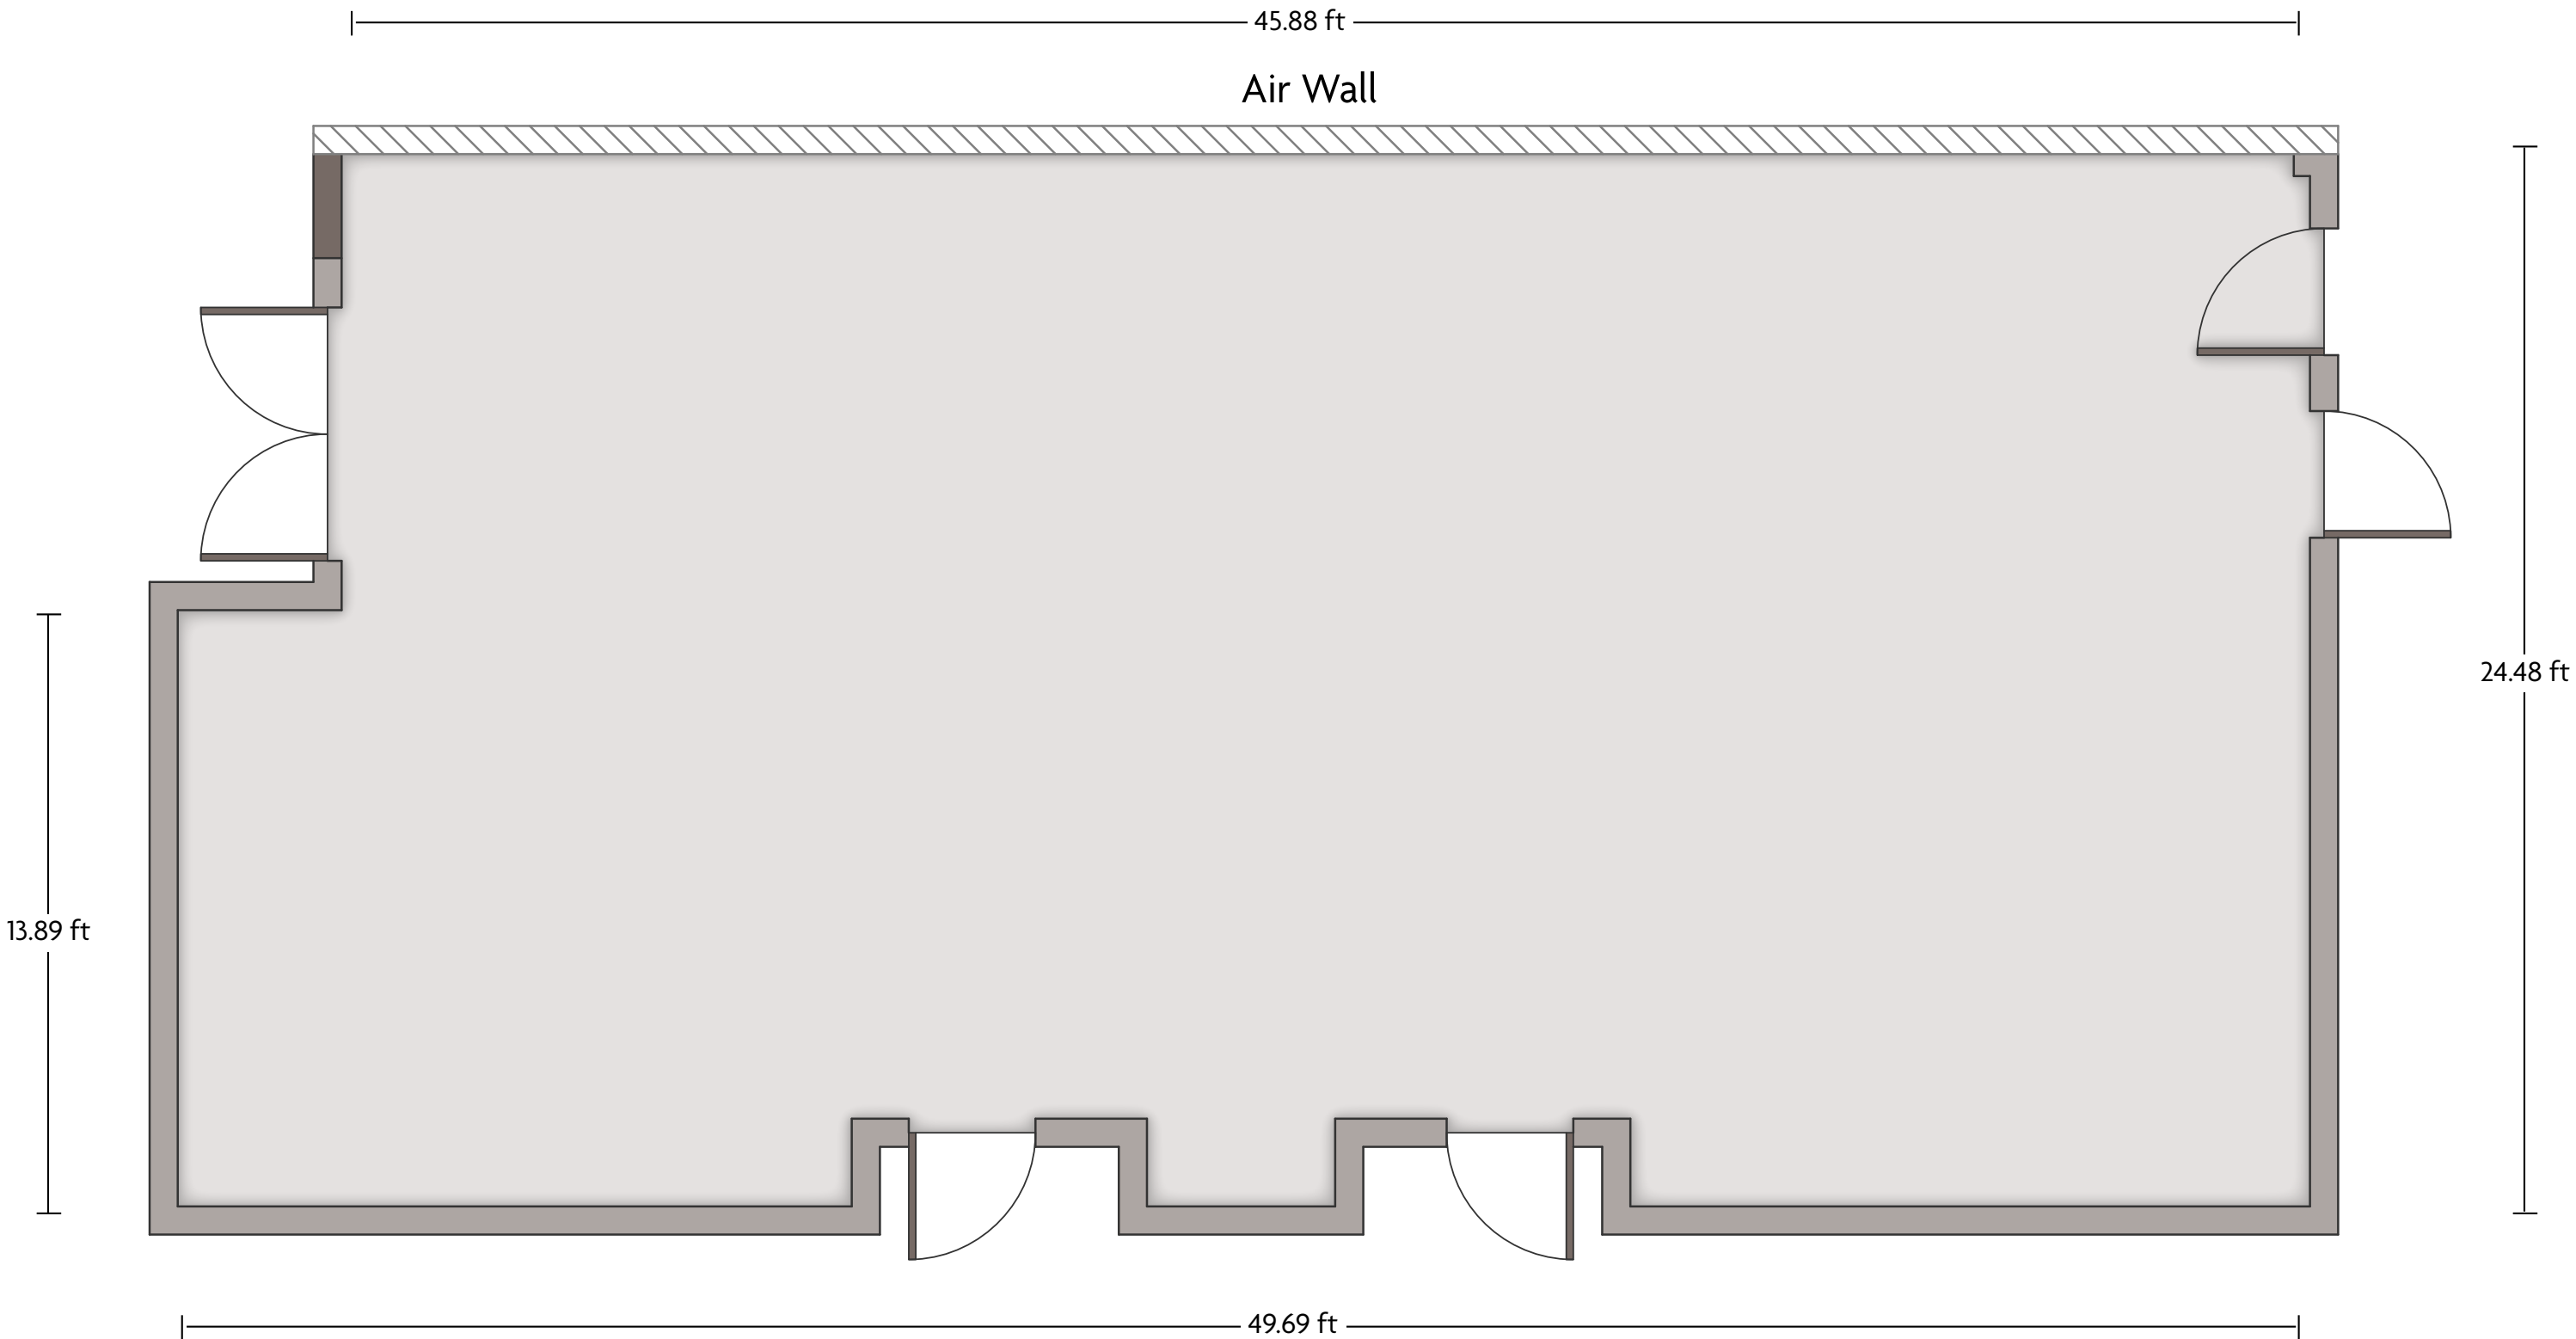

*Multiple layout options available for this space.

Crowne Plaza® Suites Pittsburgh South - Duquesne

LENGTH: 24.2 ft WIDTH: 20.9 ft HEIGHT: 9.7 ft TOTAL SQUARE FEET: 511 ft² MAXIMUM CAPACITY: 40 POWER OUTLETS: 10

164 Fort Couch Road | Pittsburgh, PA 15241 | 412.833.5300

*Multiple layout options available for this space.

Crowne Plaza® Suites Pittsburgh South - Keystone

LENGTH: 49.7 ft WIDTH: 39.7 ft HEIGHT: 9 ft TOTAL SQUARE FEET: 1899.2 ft² MAXIMUM CAPACITY: 150 POWER OUTLETS: 11

164 Fort Couch Road | Pittsburgh, PA 15241 | 412.833.5300

*Multiple layout options available for this space.

Crowne Plaza® Suites Pittsburgh South - Laurel

LENGTH: 49.7 ft WIDTH: 40.2 ft HEIGHT: 9 ft TOTAL SQUARE FEET: 1896.5 ft² MAXIMUM CAPACITY: 150 POWER OUTLETS: 6

164 Fort Couch Road | Pittsburgh, PA 15241 | 412.833.5300

*Multiple layout options available for this space.

LENGTH: 49.7 ft WIDTH: 24.5 ft HEIGHT: 9 ft TOTAL SQUARE FEET: 1149.7 ft² MAXIMUM CAPACITY: 110 POWER OUTLETS: 9