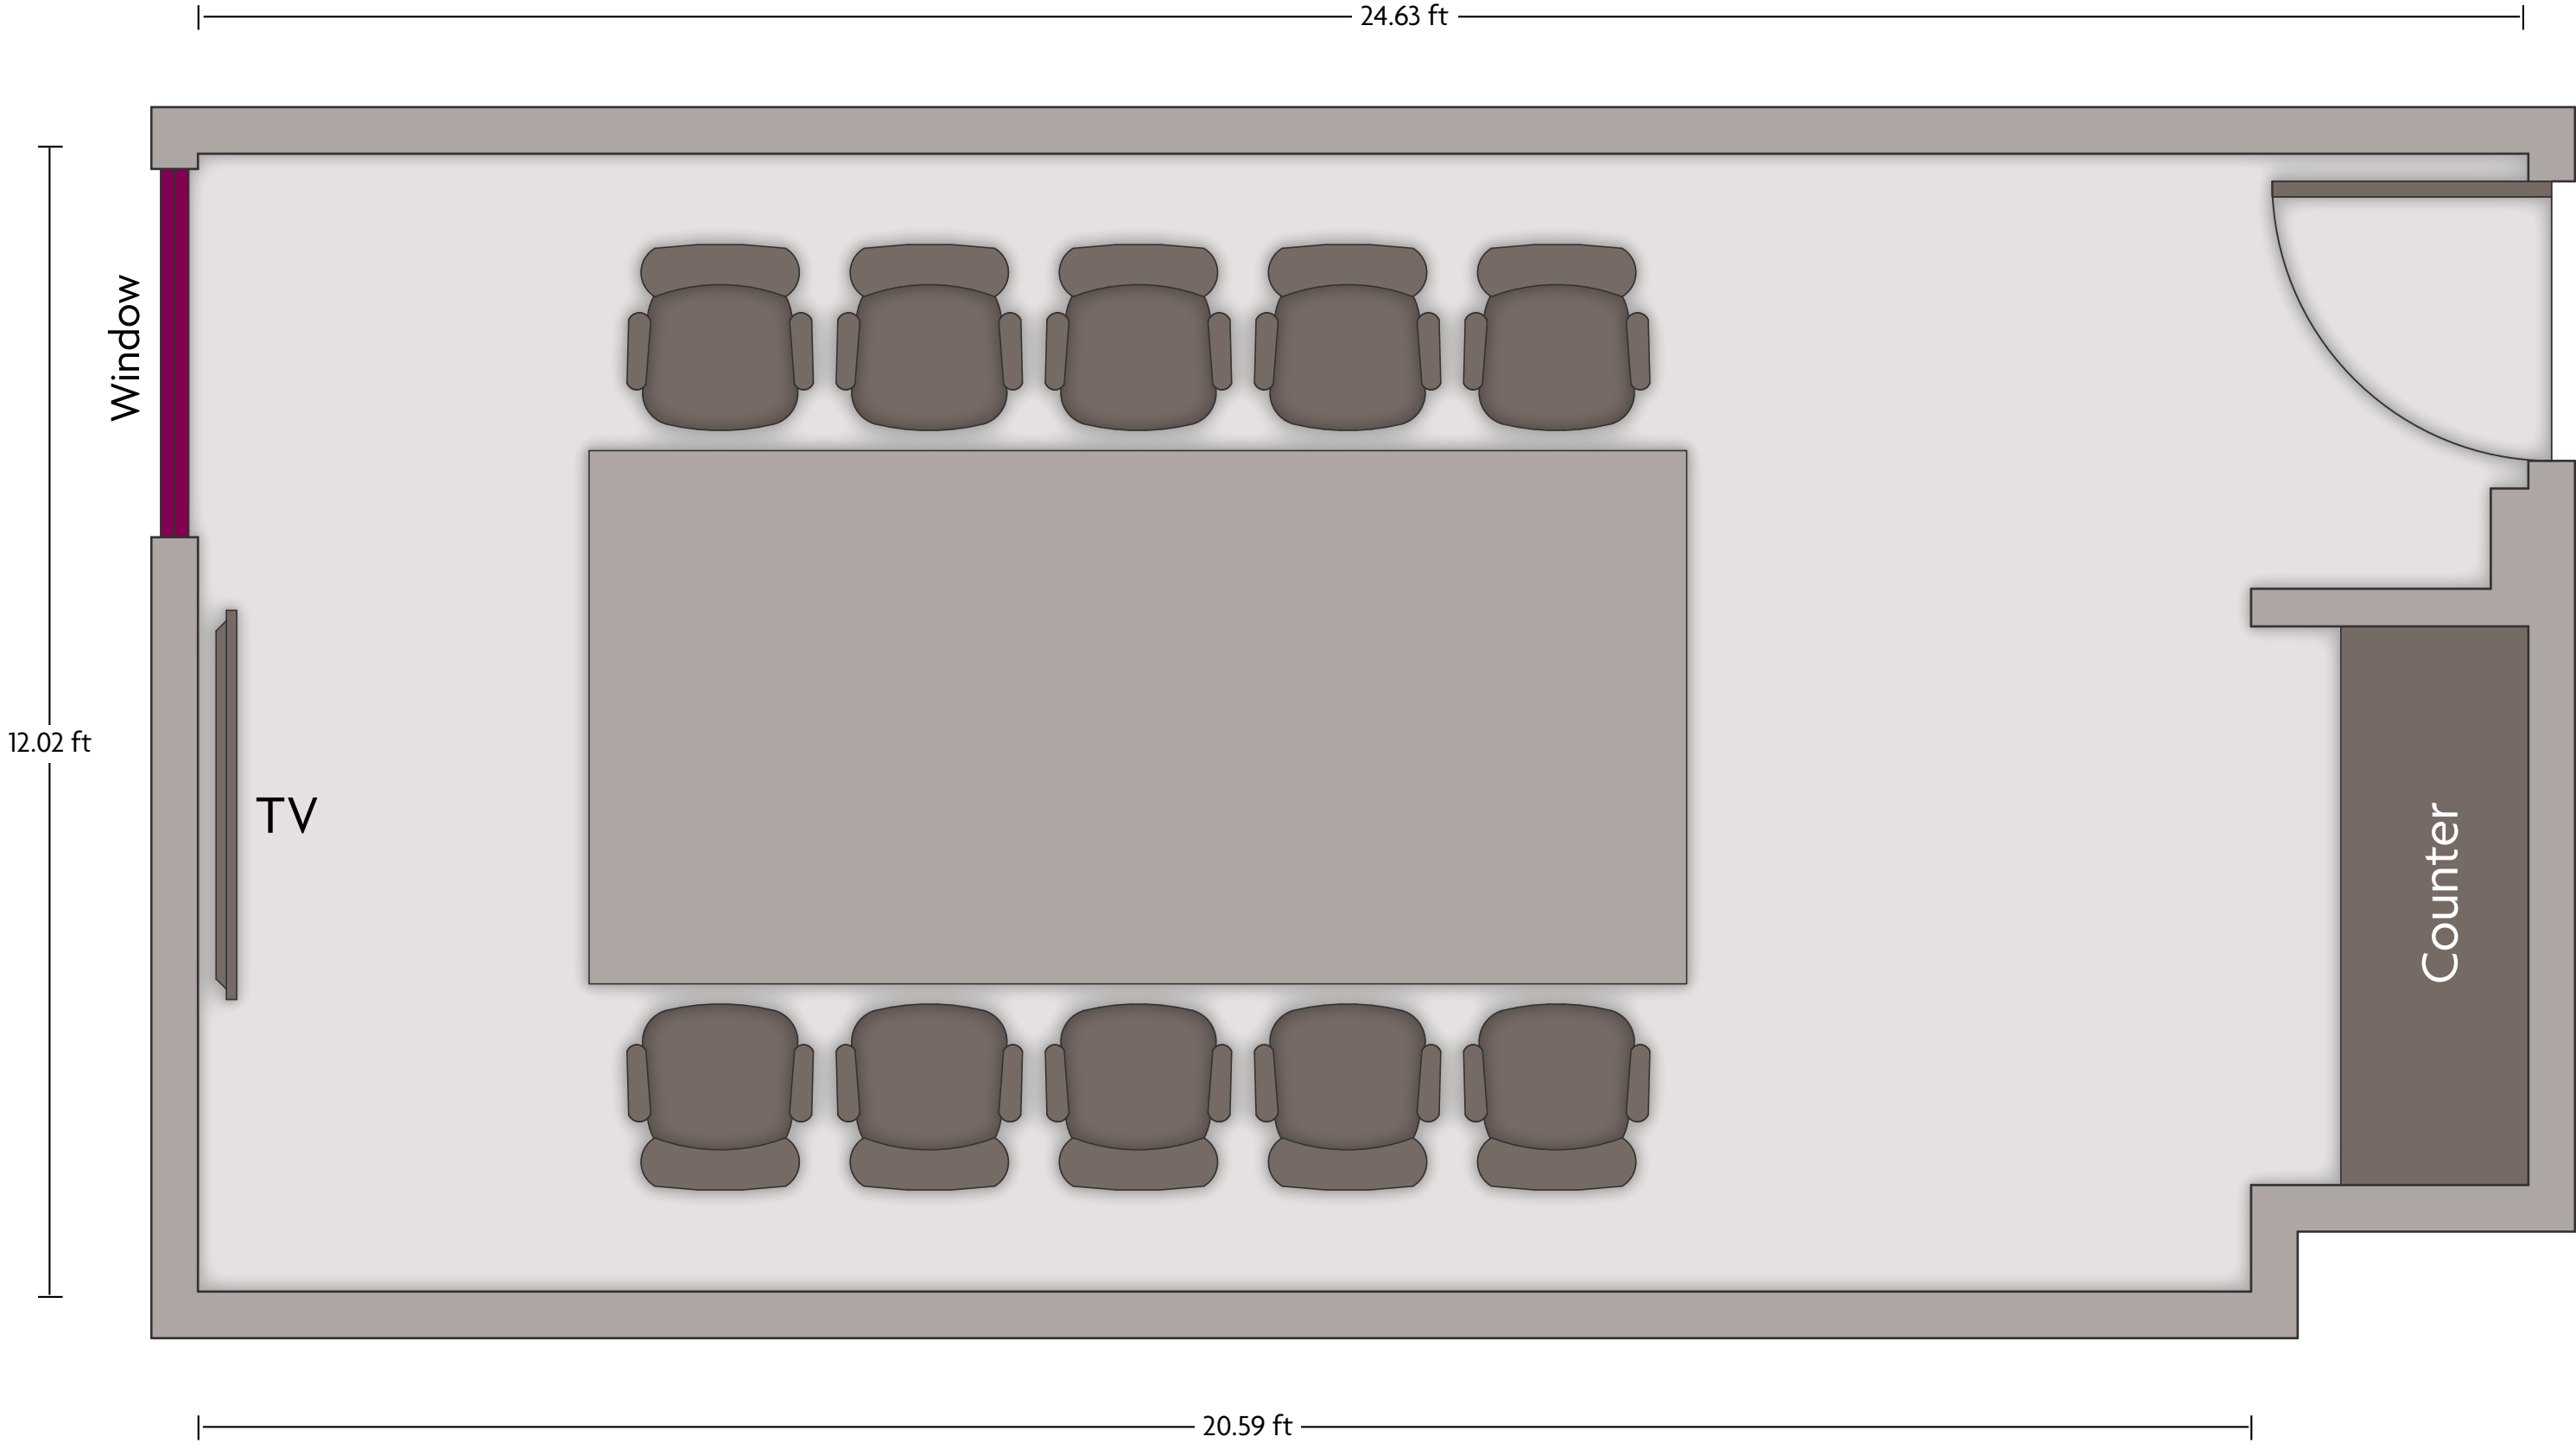

LENGTH: 24.6 ft   WIDTH: 12 ft   HEIGHT: 9.3 ft   TOTAL SQUARE FEET: 279.7 ft²   MAXIMUM CAPACITY: 10   POWER OUTLETS: 8

164 Fort Couch Road | Pittsburgh, PA 15241 | 412.833.5300