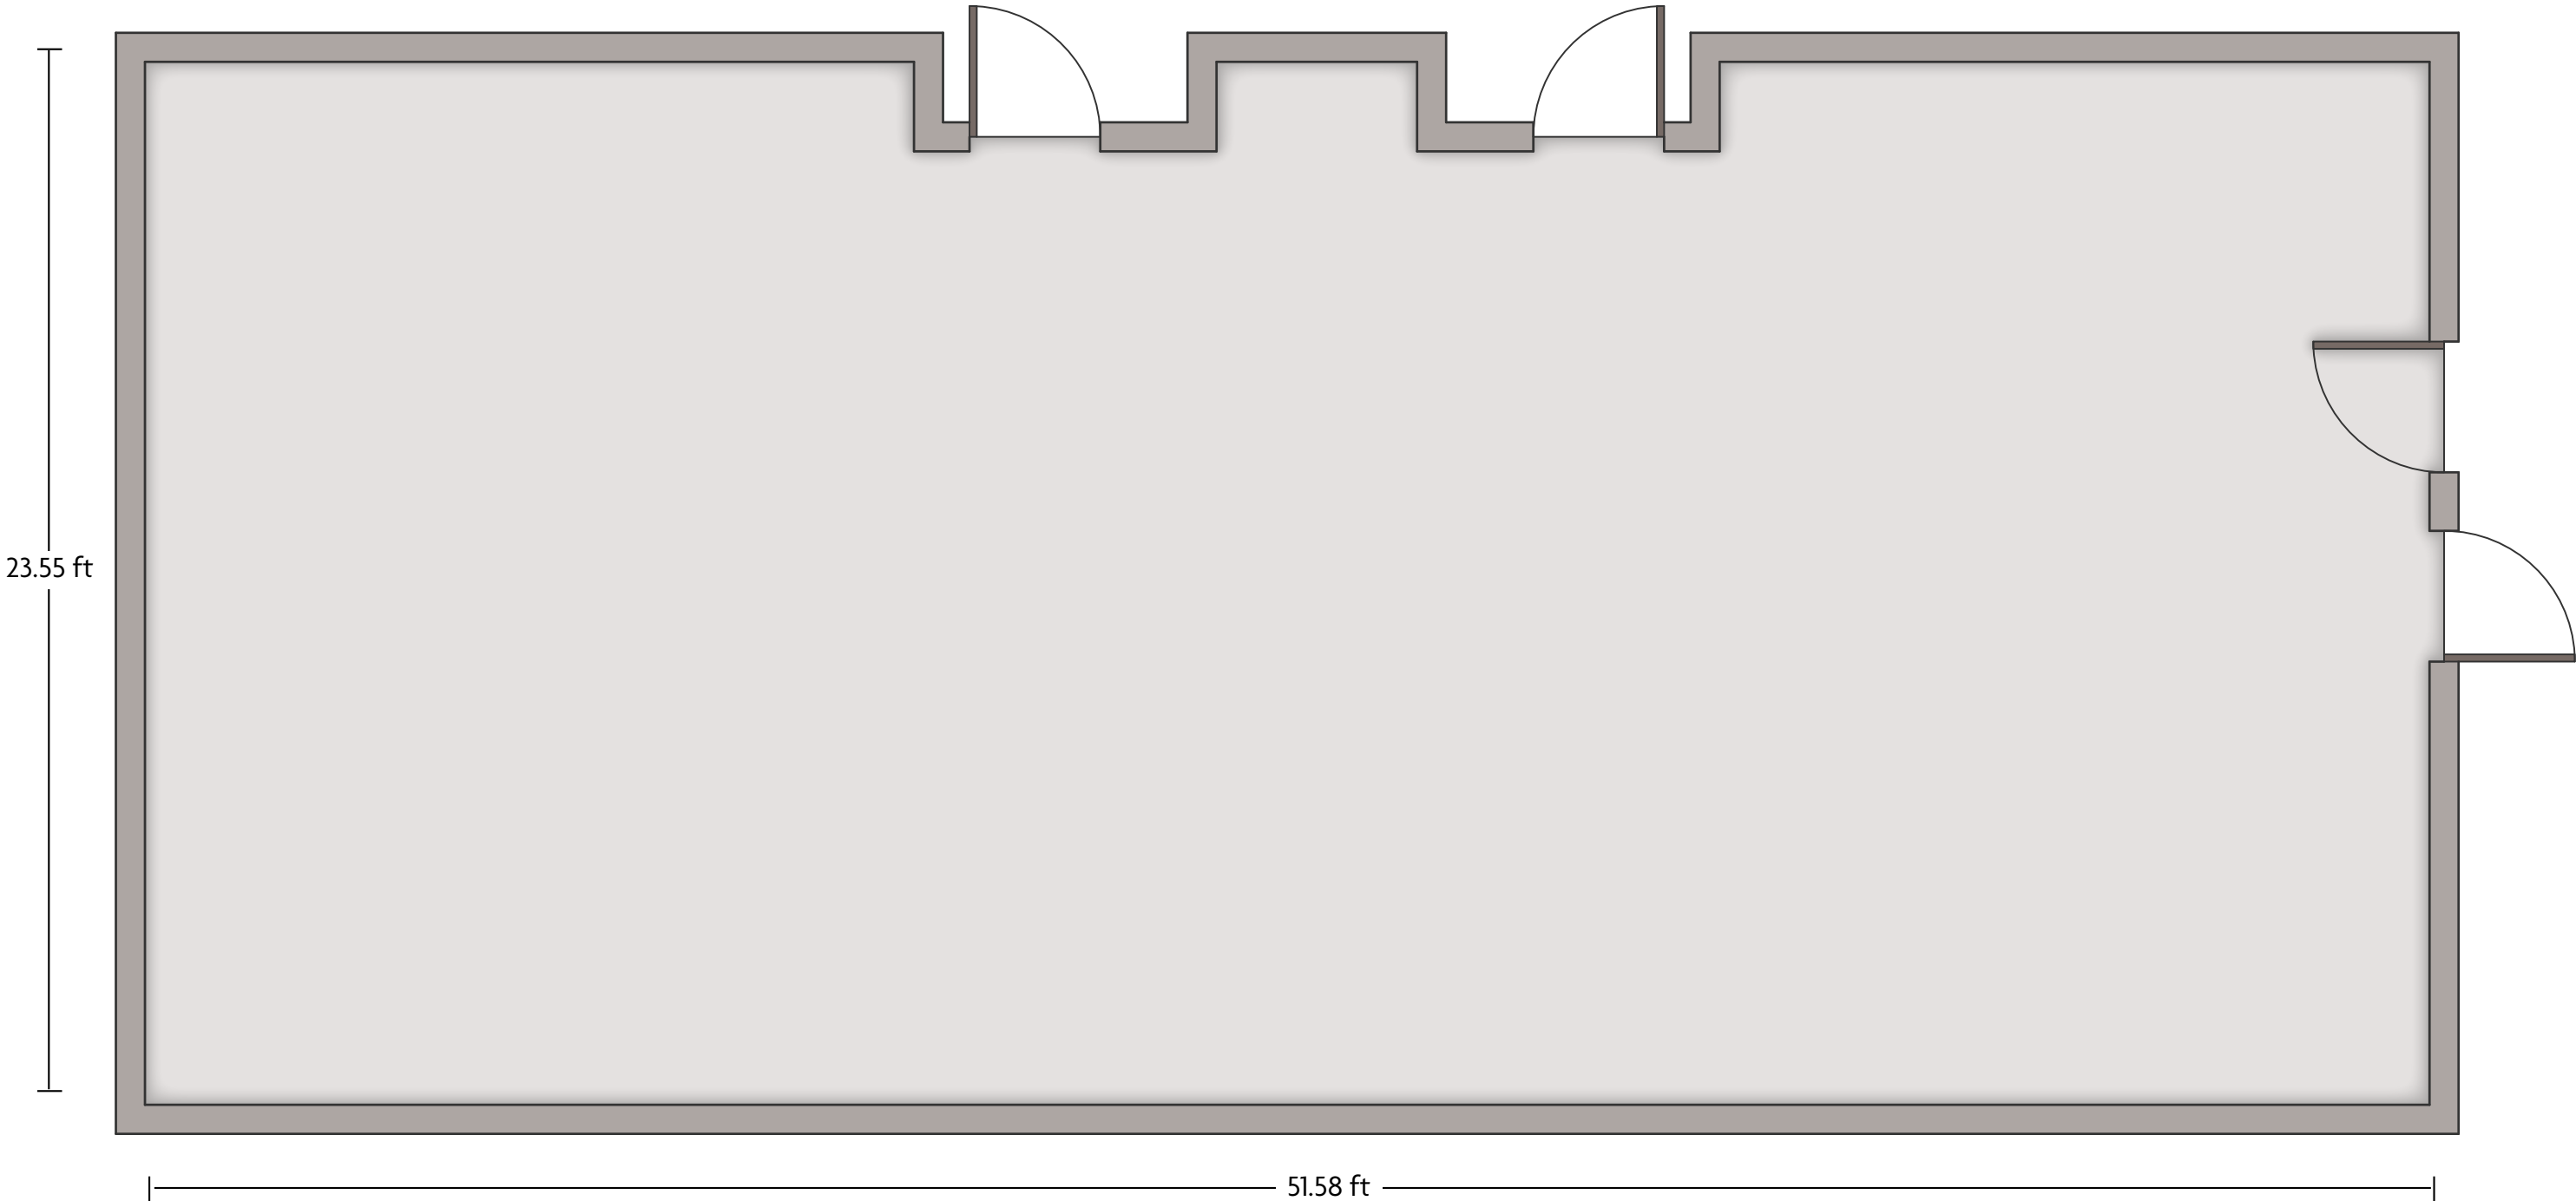

LENGTH: 48.9 ft WIDTH: 31.9 ft HEIGHT: 9.3 ft TOTAL SQUARE FEET: 1290.5 ft² MAXIMUM CAPACITY: 50 POWER OUTLETS: 7

164 Fort Couch Road | Pittsburgh, PA 15241 | 412.833.5300

*Multiple layout options available for this space.

Crowne Plaza® Suites Pittsburgh South - Baldwin

LENGTH: 23.7 ft WIDTH: 20.7 ft HEIGHT: 9.8 ft TOTAL SQUARE FEET: 490.4 ft² MAXIMUM CAPACITY: 40 POWER OUTLETS: 12

164 Fort Couch Road | Pittsburgh, PA 15241 | 412.833.5300

*Multiple layout options available for this space.

LENGTH: 52 ft WIDTH: 24 ft HEIGHT: 9.7 ft TOTAL SQUARE FEET: 1187.1 ft² MAXIMUM CAPACITY: 100 POWER OUTLETS: 10

164 Fort Couch Road | Pittsburgh, PA 15241 | 412.833.5300

*Multiple layout options available for this space.

Crowne Plaza® Suites Pittsburgh South - Duquesne

LENGTH: 24.2 ft WIDTH: 20.9 ft HEIGHT: 9.7 ft TOTAL SQUARE FEET: 511 ft² MAXIMUM CAPACITY: 40 POWER OUTLETS: 10