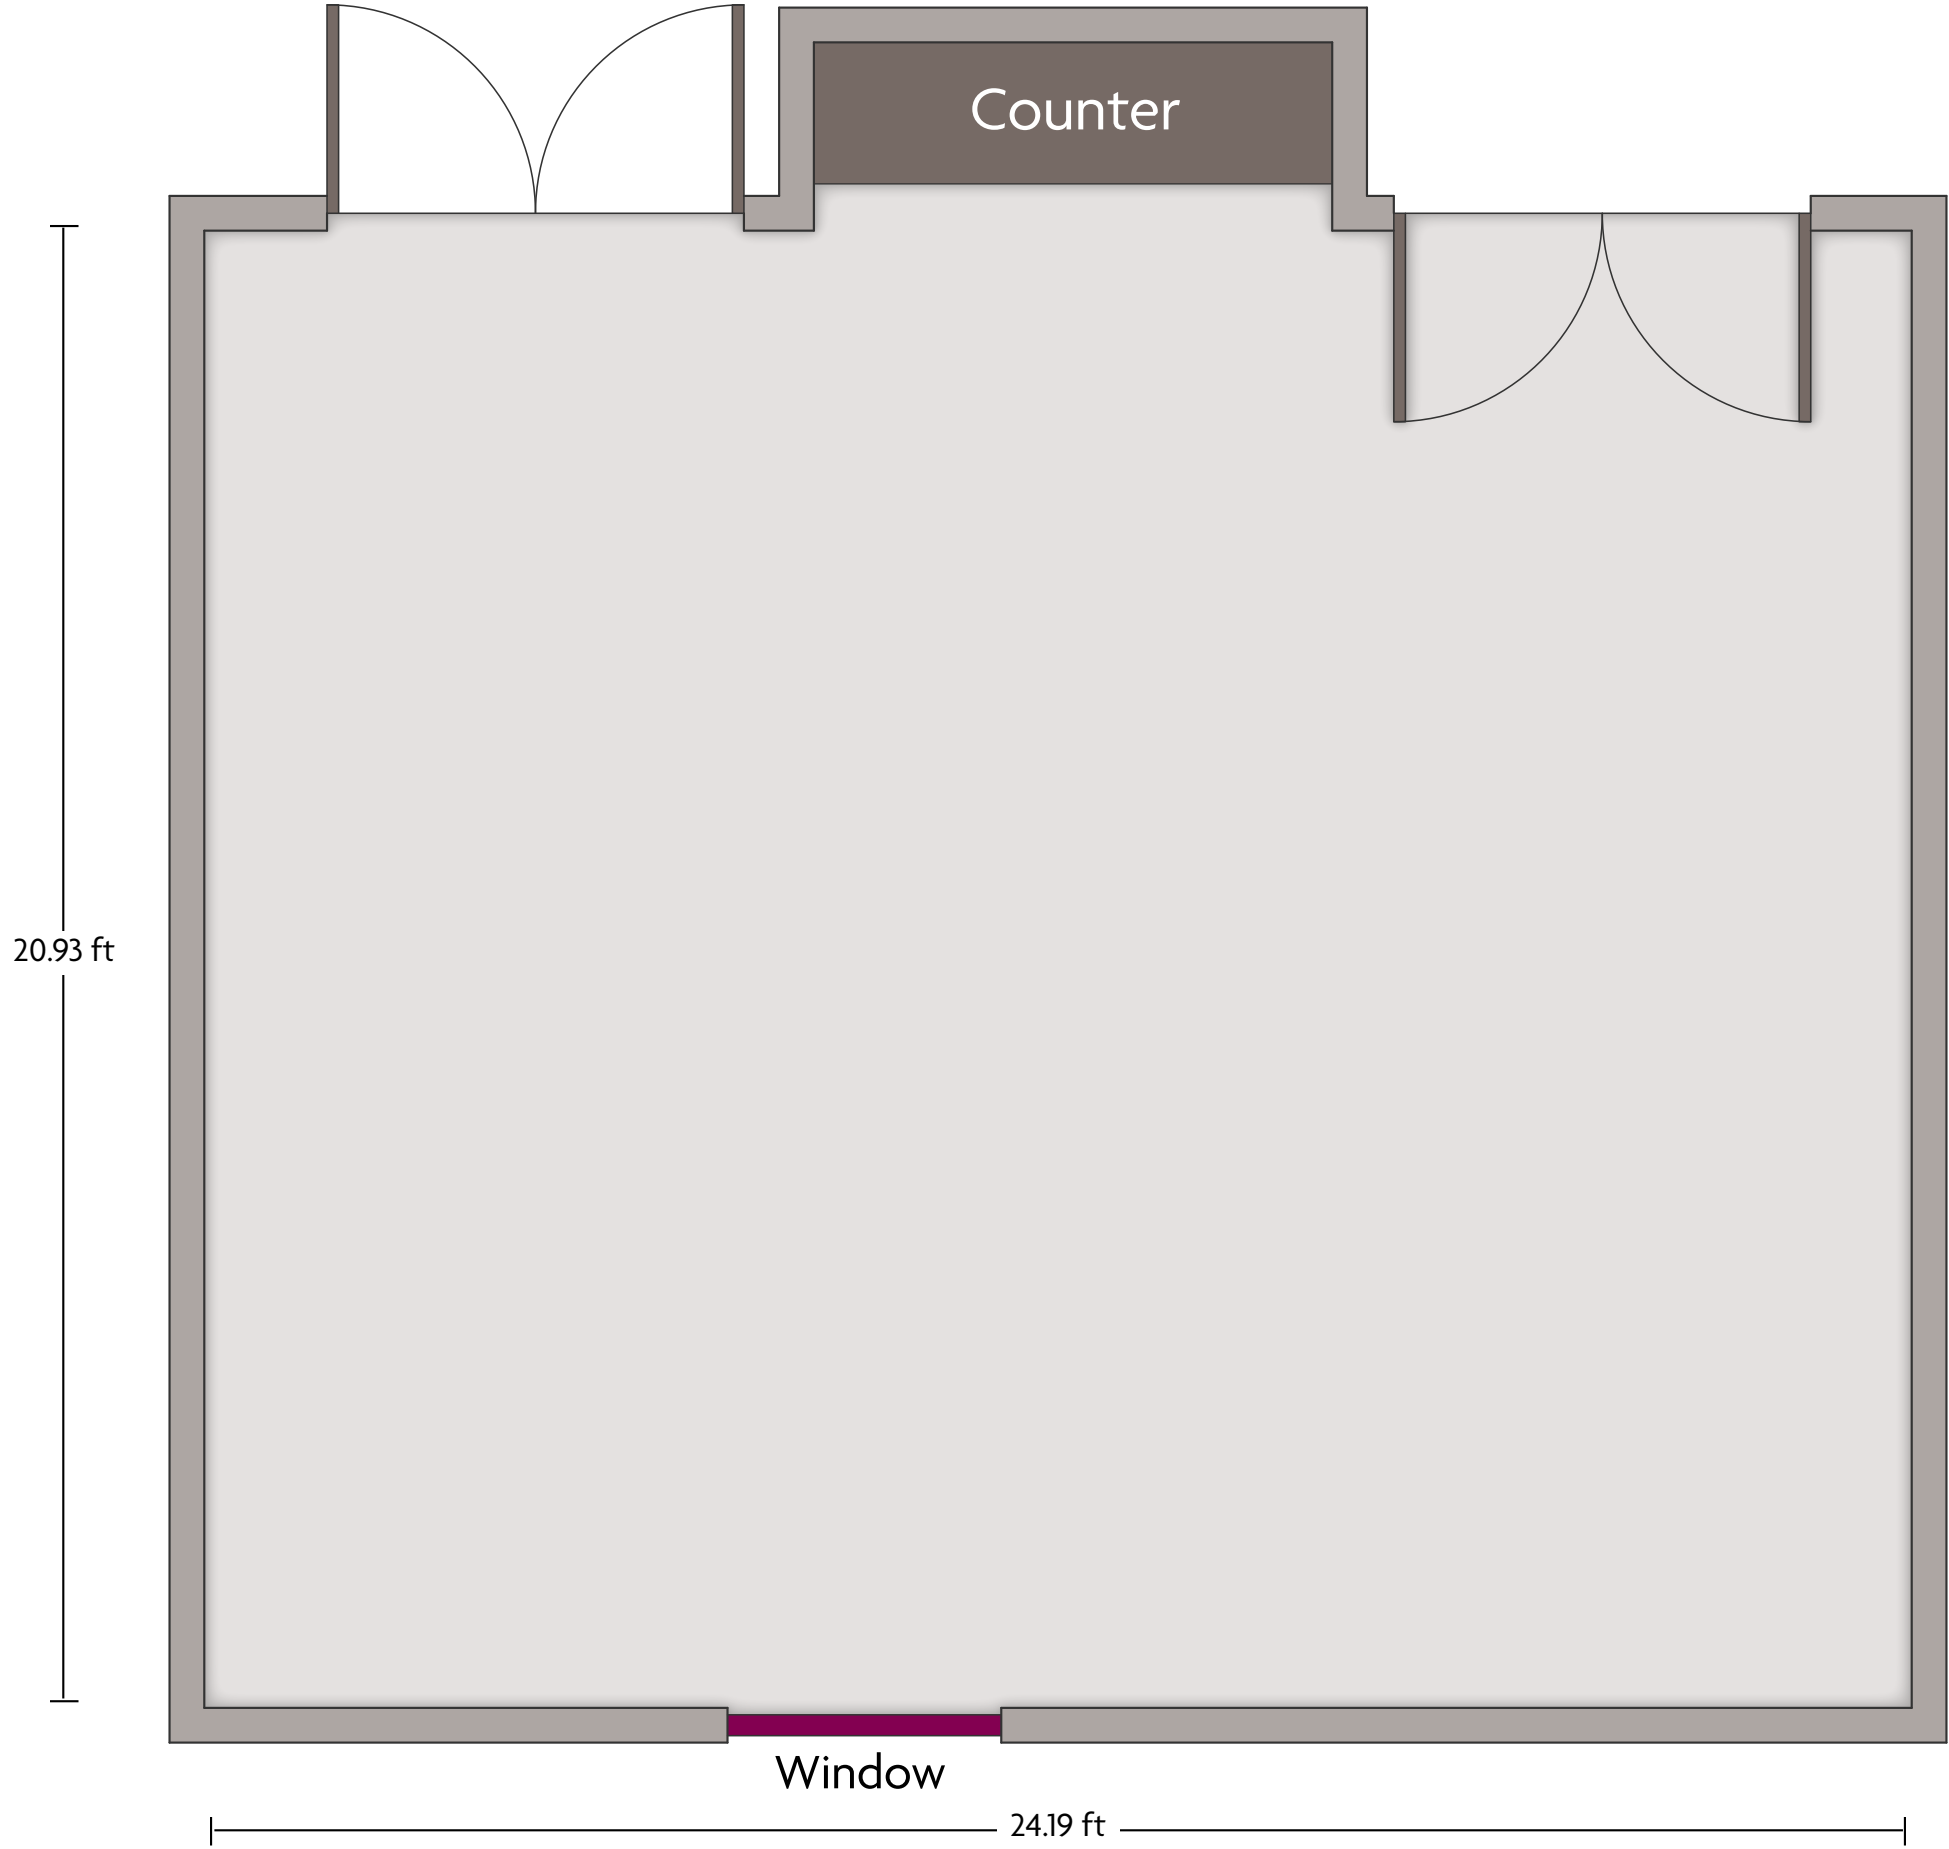

Crowne Plaza® Suites Pittsburgh South - Baldwin

LENGTH: 23.7 ft WIDTH: 20.7 ft HEIGHT: 9.8 ft TOTAL SQUARE FEET: 490.4 ft² MAXIMUM CAPACITY: 40 POWER OUTLETS: 12

164 Fort Couch Road | Pittsburgh, PA 15241 | 412.833.5300

*Multiple layout options available for this space.

LENGTH: 52 ft WIDTH: 24 ft HEIGHT: 9.7 ft TOTAL SQUARE FEET: 1187.1 ft² MAXIMUM CAPACITY: 100 POWER OUTLETS: 10

164 Fort Couch Road | Pittsburgh, PA 15241 | 412.833.5300

*Multiple layout options available for this space.

Crowne Plaza® Suites Pittsburgh South - Duquesne

LENGTH: 24.2 ft WIDTH: 20.9 ft HEIGHT: 9.7 ft TOTAL SQUARE FEET: 511 ft² MAXIMUM CAPACITY: 40 POWER OUTLETS: 10

164 Fort Couch Road | Pittsburgh, PA 15241 | 412.833.5300

*Multiple layout options available for this space.

Crowne Plaza® Suites Pittsburgh South - Grand Ballroom

LENGTH: 104.4 ft WIDTH: 49.7 ft HEIGHT: 9 ft TOTAL SQUARE FEET: 4945.3 ft² MAXIMUM CAPACITY: 500 POWER OUTLETS: 26