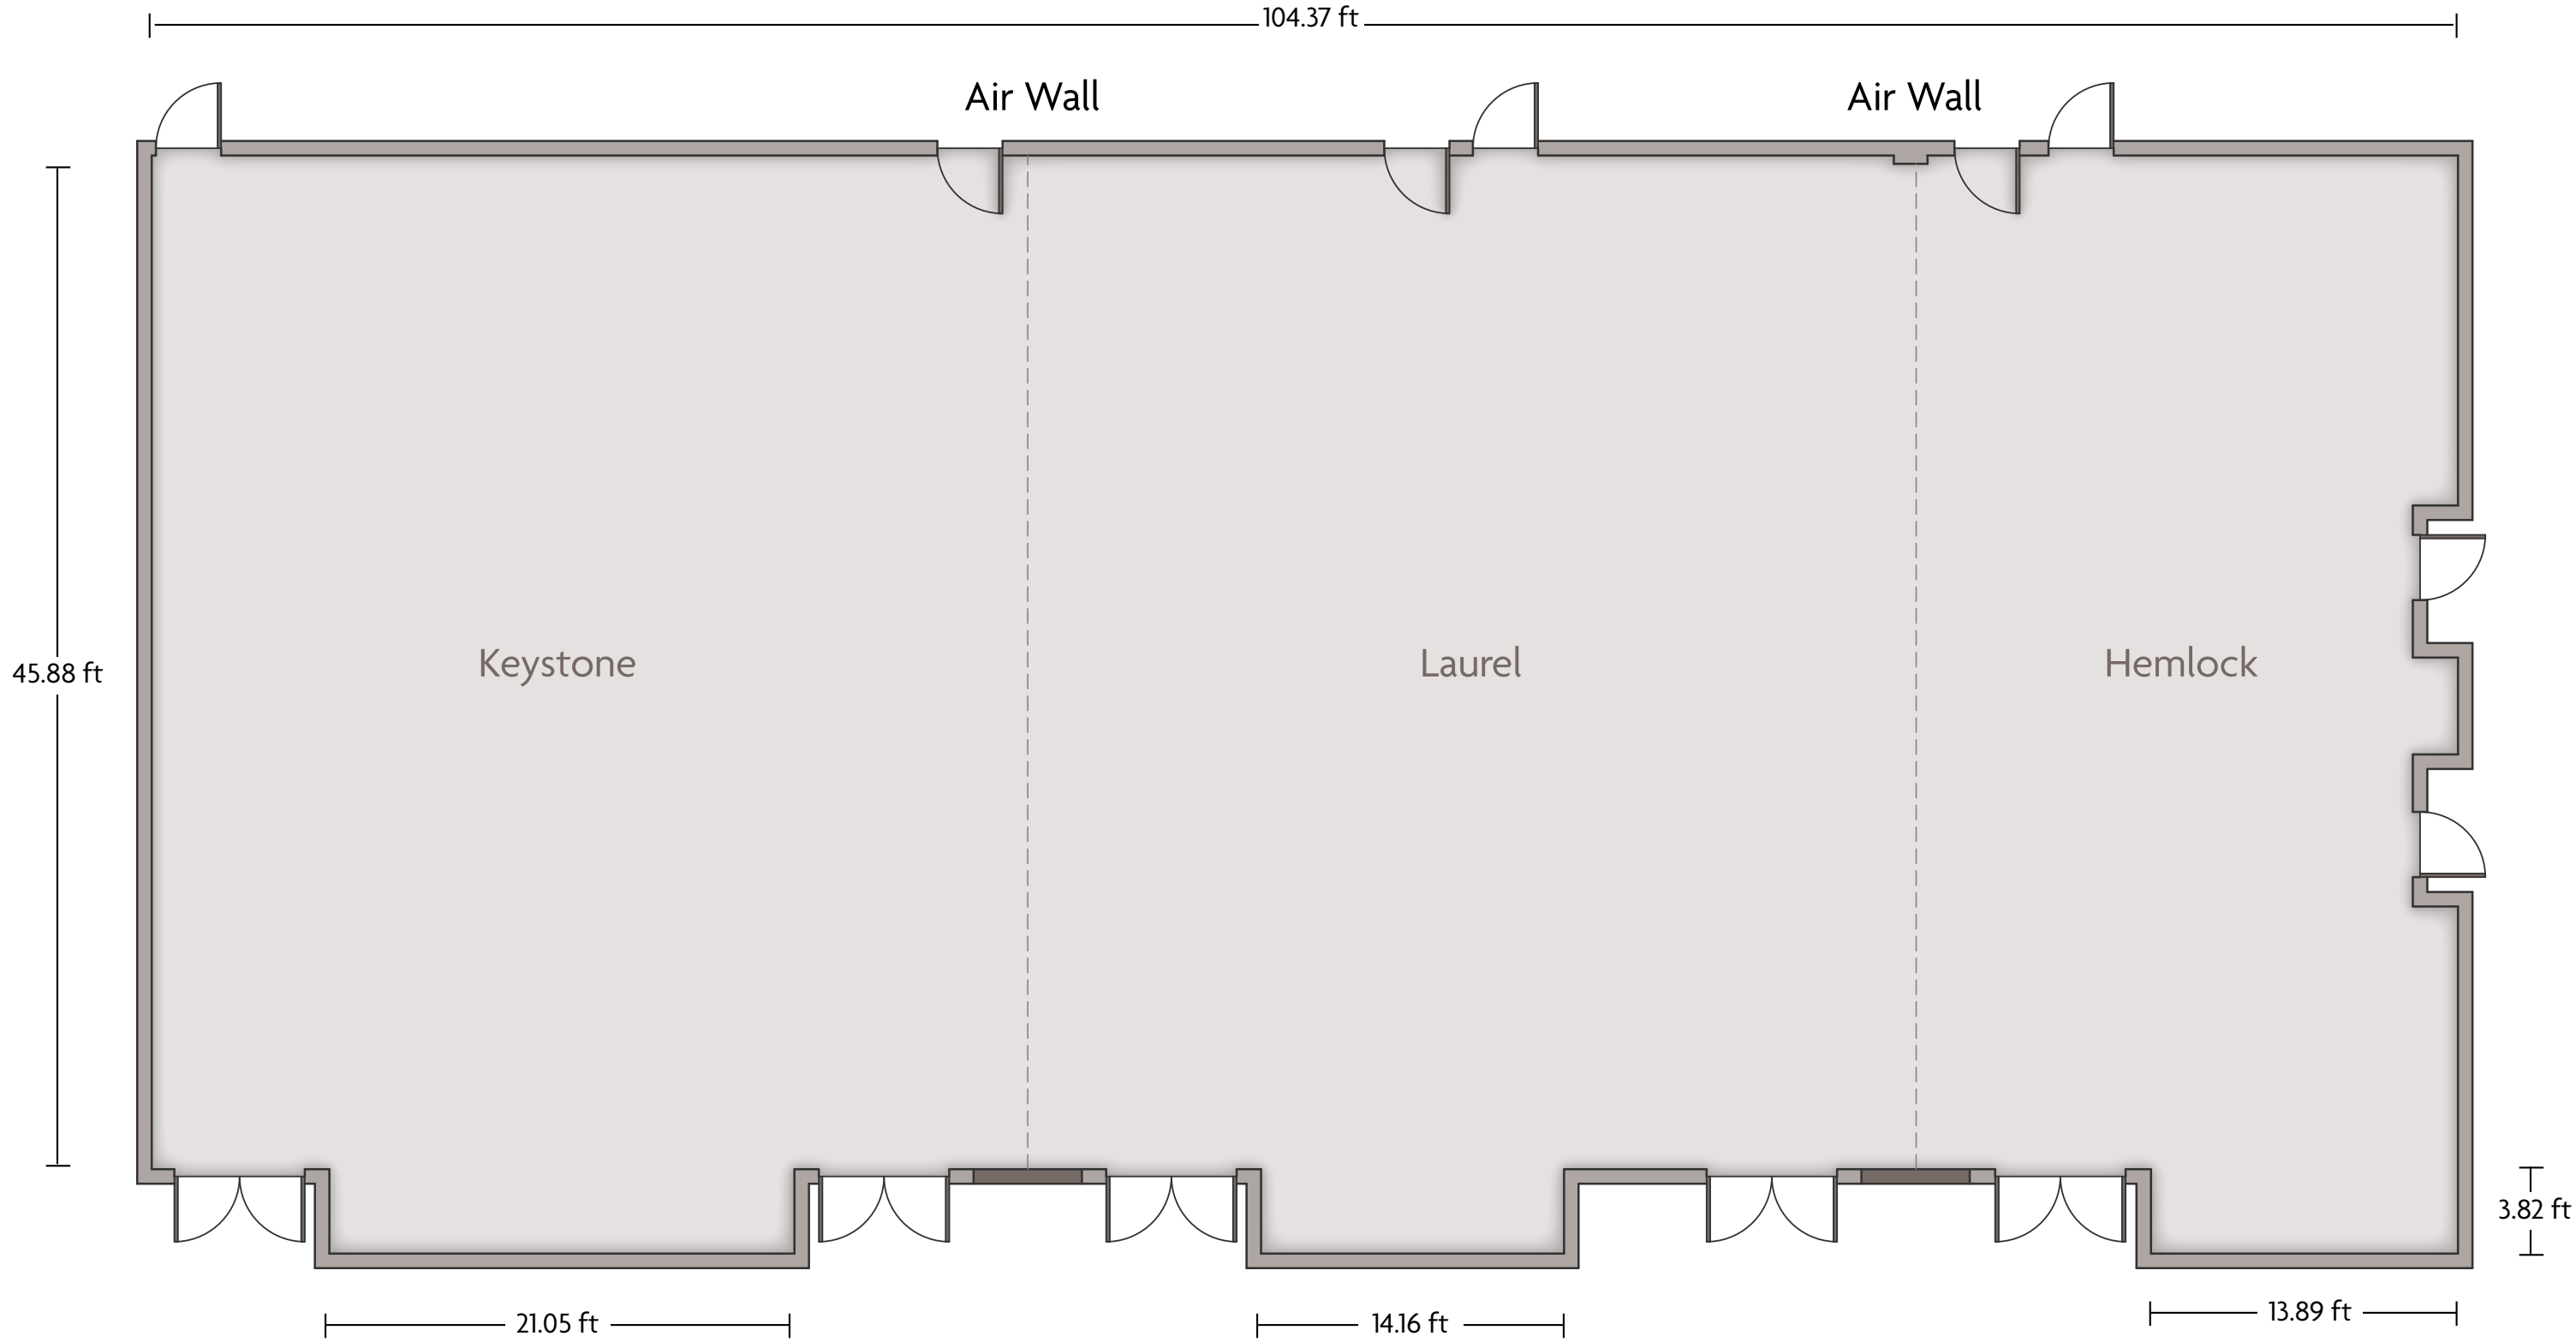

Crowne Plaza® Suites Pittsburgh South - Baldwin

LENGTH: 23.7 ft WIDTH: 20.7 ft HEIGHT: 9.8 ft TOTAL SQUARE FEET: 490.4 ft² MAXIMUM CAPACITY: 40 POWER OUTLETS: 12

164 Fort Couch Road | Pittsburgh, PA 15241 | 412.833.5300

*Multiple layout options available for this space.

Crowne Plaza® Suites Pittsburgh South - Duquesne

LENGTH: 24.2 ft WIDTH: 20.9 ft HEIGHT: 9.7 ft TOTAL SQUARE FEET: 511 ft² MAXIMUM CAPACITY: 40 POWER OUTLETS: 10

164 Fort Couch Road | Pittsburgh, PA 15241 | 412.833.5300

*Multiple layout options available for this space.

Crowne Plaza® Suites Pittsburgh South - Grand Ballroom

LENGTH: 104.4 ft WIDTH: 49.7 ft HEIGHT: 9 ft TOTAL SQUARE FEET: 4945.3 ft² MAXIMUM CAPACITY: 500 POWER OUTLETS: 26

164 Fort Couch Road | Pittsburgh, PA 15241 | 412.833.5300

*Multiple layout options available for this space.

Crowne Plaza® Suites Pittsburgh South - Keystone

LENGTH: 49.7 ft WIDTH: 39.7 ft HEIGHT: 9 ft TOTAL SQUARE FEET: 1899.2 ft² MAXIMUM CAPACITY: 150 POWER OUTLETS: 11