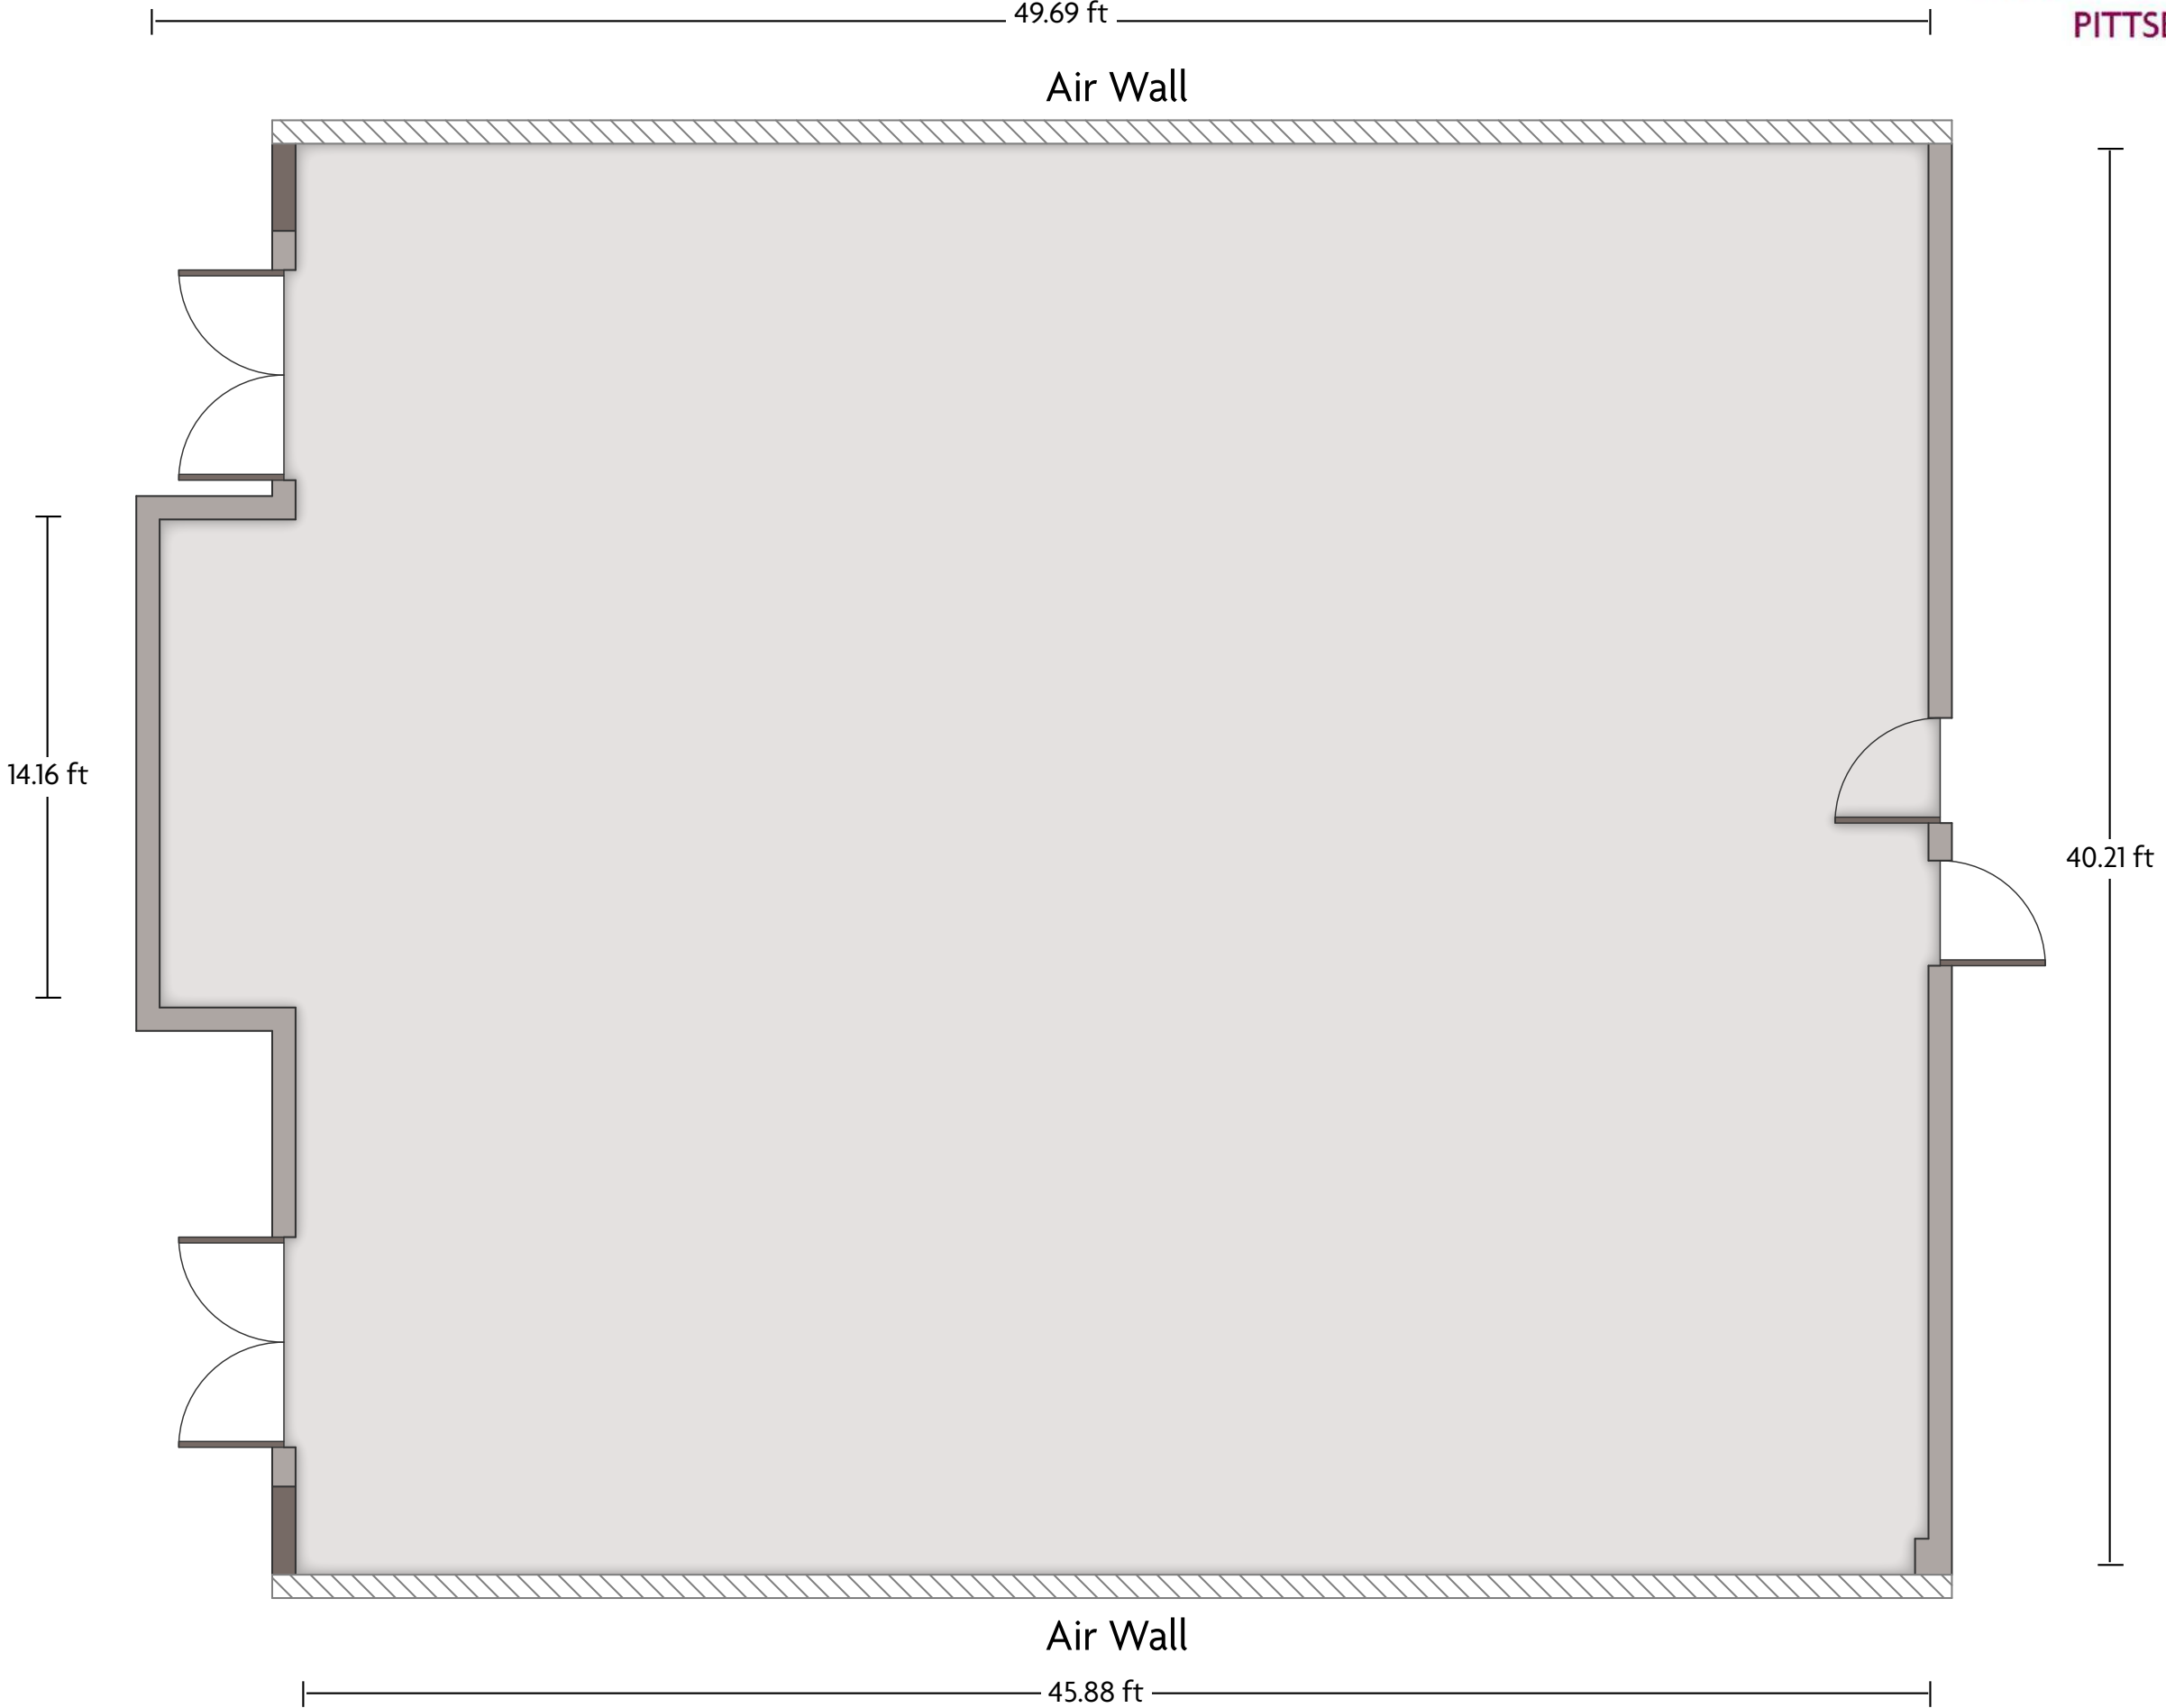

*Multiple layout options available for this space.

Crowne Plaza® Suites Pittsburgh South - Duquesne

LENGTH: 24.2 ft WIDTH: 20.9 ft HEIGHT: 9.7 ft TOTAL SQUARE FEET: 511 ft² MAXIMUM CAPACITY: 40 POWER OUTLETS: 10

164 Fort Couch Road | Pittsburgh, PA 15241 | 412.833.5300

*Multiple layout options available for this space.

Crowne Plaza® Suites Pittsburgh South - Grand Ballroom

LENGTH: 104.4 ft WIDTH: 49.7 ft HEIGHT: 9 ft TOTAL SQUARE FEET: 4945.3 ft² MAXIMUM CAPACITY: 500 POWER OUTLETS: 26

164 Fort Couch Road | Pittsburgh, PA 15241 | 412.833.5300

*Multiple layout options available for this space.

Crowne Plaza® Suites Pittsburgh South - Keystone

LENGTH: 49.7 ft WIDTH: 39.7 ft HEIGHT: 9 ft TOTAL SQUARE FEET: 1899.2 ft² MAXIMUM CAPACITY: 150 POWER OUTLETS: 11

164 Fort Couch Road | Pittsburgh, PA 15241 | 412.833.5300

*Multiple layout options available for this space.

Crowne Plaza® Suites Pittsburgh South - Laurel

LENGTH: 49.7 ft WIDTH: 40.2 ft HEIGHT: 9 ft TOTAL SQUARE FEET: 1896.5 ft² MAXIMUM CAPACITY: 150 POWER OUTLETS: 6