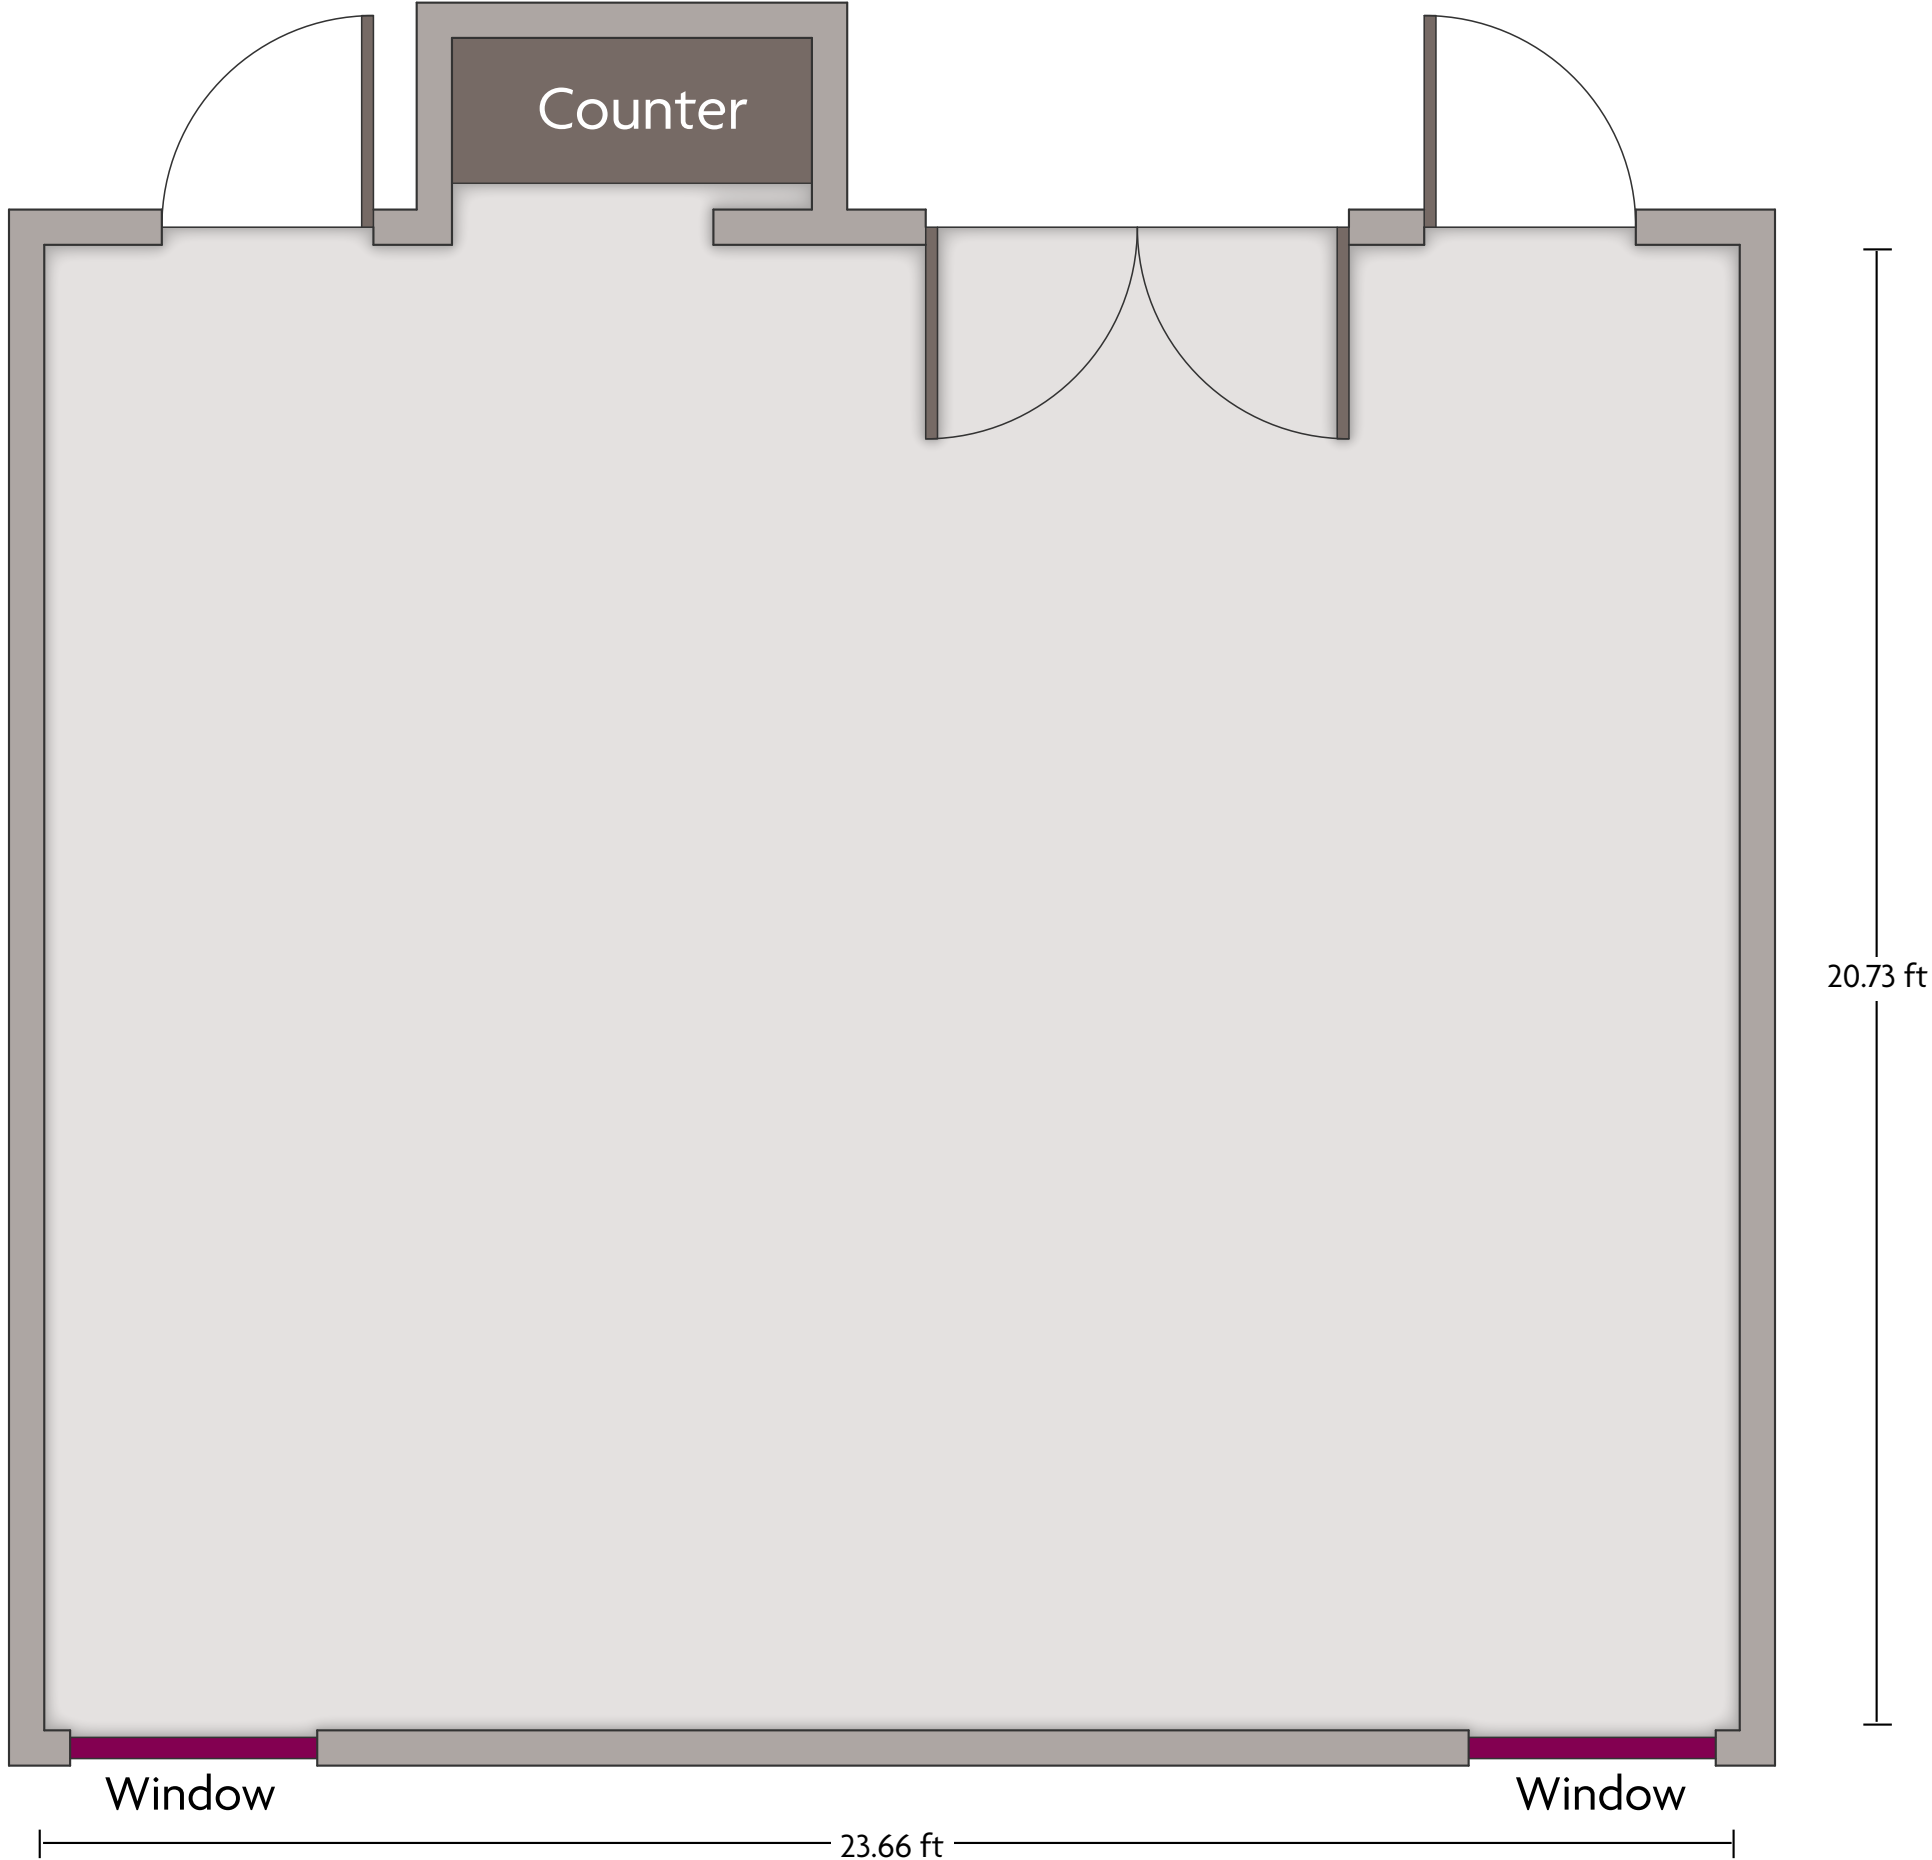

LENGTH: 48.9 ft WIDTH: 31.9 ft HEIGHT: 9.3 ft TOTAL SQUARE FEET: 1290.5 ft² MAXIMUM CAPACITY: 50 POWER OUTLETS: 7

164 Fort Couch Road | Pittsburgh, PA 15241 | 412.833.5300

*Multiple layout options available for this space.

Crowne Plaza® Suites Pittsburgh South - Baldwin

LENGTH: 23.7 ft WIDTH: 20.7 ft HEIGHT: 9.8 ft TOTAL SQUARE FEET: 490.4 ft² MAXIMUM CAPACITY: 40 POWER OUTLETS: 12

164 Fort Couch Road | Pittsburgh, PA 15241 | 412.833.5300

*Multiple layout options available for this space.

Crowne Plaza® Suites Pittsburgh South - Duquesne

LENGTH: 24.2 ft WIDTH: 20.9 ft HEIGHT: 9.7 ft TOTAL SQUARE FEET: 511 ft² MAXIMUM CAPACITY: 40 POWER OUTLETS: 10

164 Fort Couch Road | Pittsburgh, PA 15241 | 412.833.5300

*Multiple layout options available for this space.

Crowne Plaza® Suites Pittsburgh South - Laurel

LENGTH: 49.7 ft WIDTH: 40.2 ft HEIGHT: 9 ft TOTAL SQUARE FEET: 1896.5 ft² MAXIMUM CAPACITY: 150 POWER OUTLETS: 6