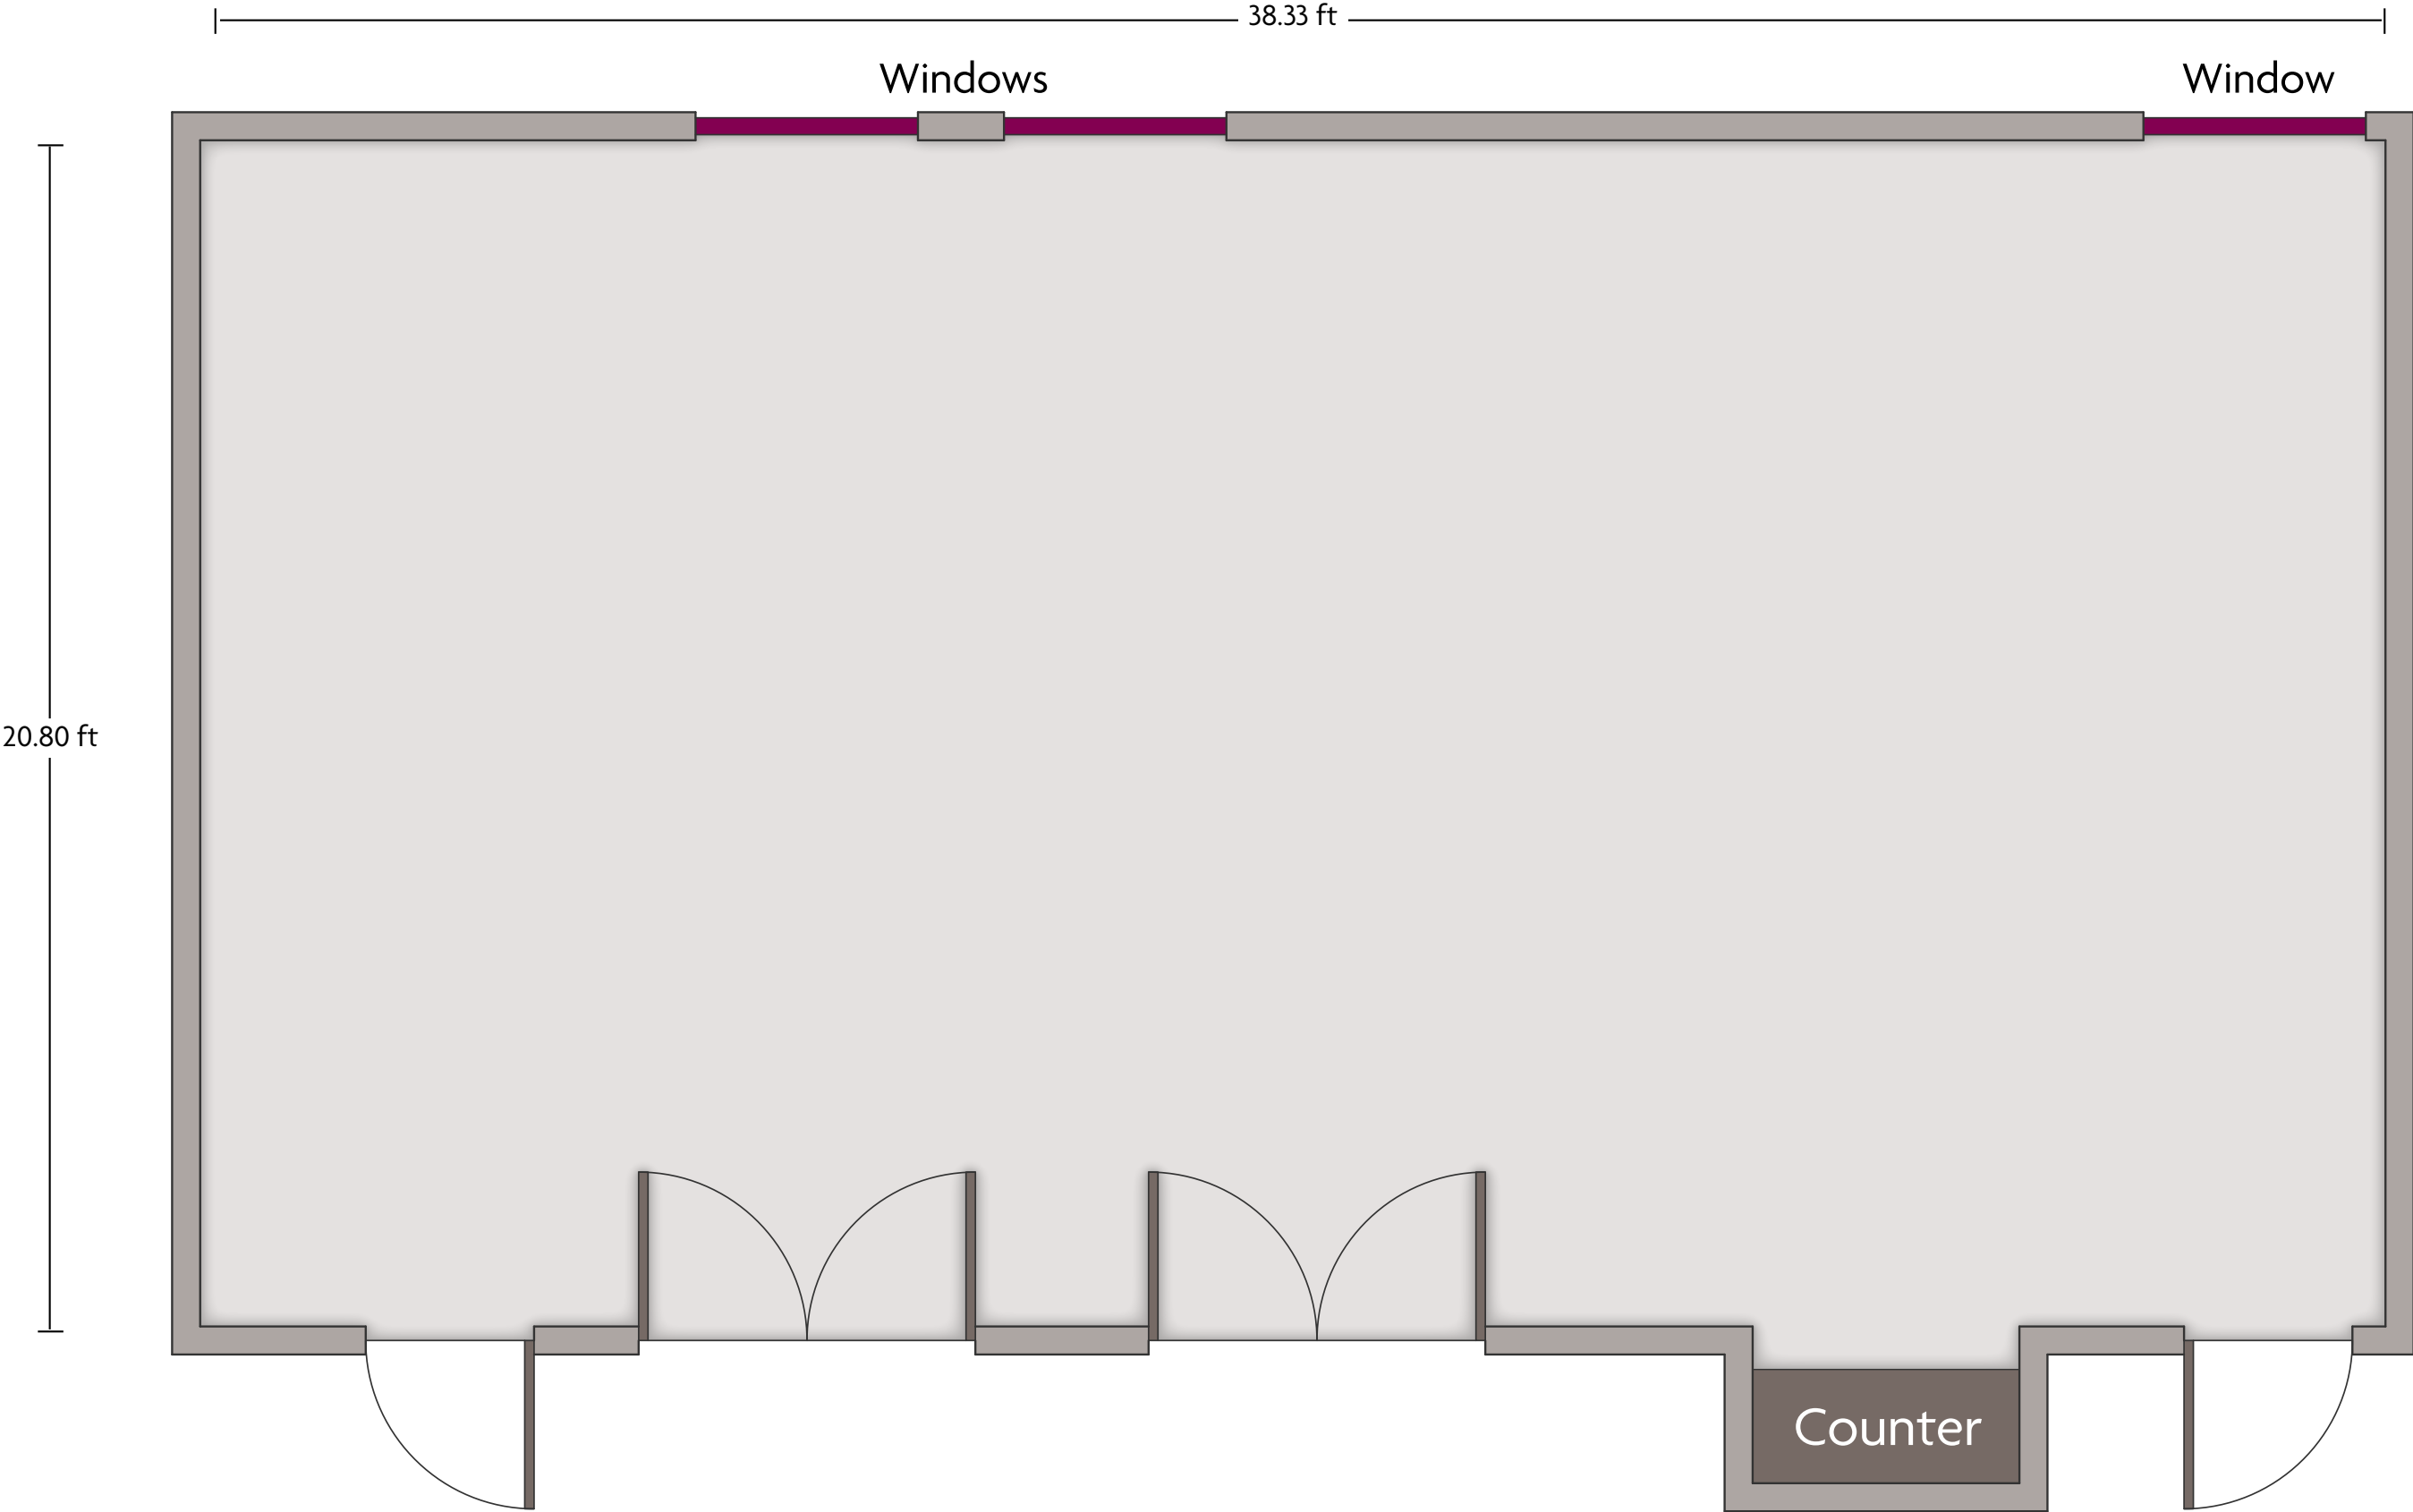

164 Fort Couch Road | Pittsburgh, PA 15241 | 412.833.5300

*Multiple layout options available for this space.

Crowne Plaza® Suites Pittsburgh South - Laurel

LENGTH: 49.7 ft WIDTH: 40.2 ft HEIGHT: 9 ft TOTAL SQUARE FEET: 1896.5 ft² MAXIMUM CAPACITY: 150 POWER OUTLETS: 6

164 Fort Couch Road | Pittsburgh, PA 15241 | 412.833.5300

*Multiple layout options available for this space.

LENGTH: 49.7 ft WIDTH: 24.5 ft HEIGHT: 9 ft TOTAL SQUARE FEET: 1149.7 ft² MAXIMUM CAPACITY: 110 POWER OUTLETS: 9

164 Fort Couch Road | Pittsburgh, PA 15241 | 412.833.5300

*Multiple layout options available for this space.

LENGTH: 38.3 ft WIDTH: 20.8 ft HEIGHT: 9.3 ft TOTAL SQUARE FEET: 800.9 ft² MAXIMUM CAPACITY: 60 POWER OUTLETS: 10

164 Fort Couch Road | Pittsburgh, PA 15241 | 412.833.5300

Crowne Plaza® Suites Pittsburgh South - Pre-function

LENGTH: 105.4 ft WIDTH: 28.5 ft HEIGHT: 9.2 ft TOTAL SQUARE FEET: 2707.1 ft² MAXIMUM CAPACITY: N/A POWER OUTLETS: 3